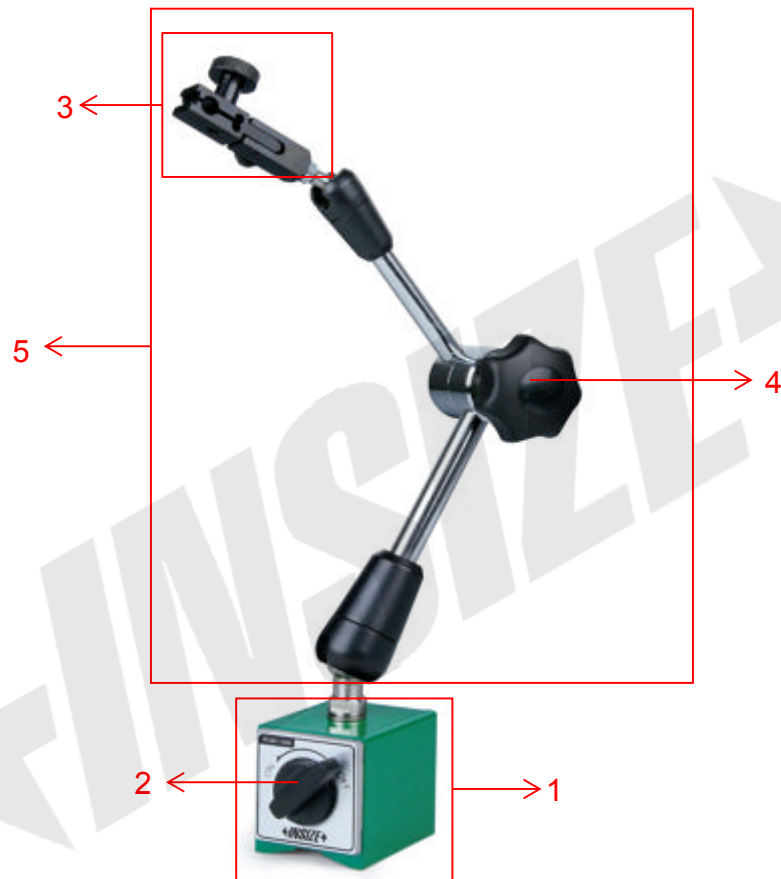

## Spare parts for universal magnetic stand 6210 series

Part NO.	Code	Description
1	SP-STAND-BASE-6210-80	Stand base for 6210-80
	SP-STAND-BASE-6210-100	Stand base for 6210-100
2	SP-STAND-SPANNER-6210	Spanner include aluminum label
3	SP-DIAL HOLDER-6210E	Dial holder (inch)
	SP-DIAL HOLDER-6210	Dial holder(metric)
4	SP-STAND-KNOB-6210	Tightening knob
5	SP-STAND-UPPER-6210-81	Universal locking lever for 6210-81
	SP-STAND-UPPER-6210-81E	Universal locking lever for 6210-81E
	SP-LOCKING LEVER-6210-80	Universal locking lever for 6210-80
	SP-LOCKING LEVER-6210-100	Universal locking lever for 6210-100
	SP-LOCKING LEVER-6210-80E	Universal locking lever for 6210-80E