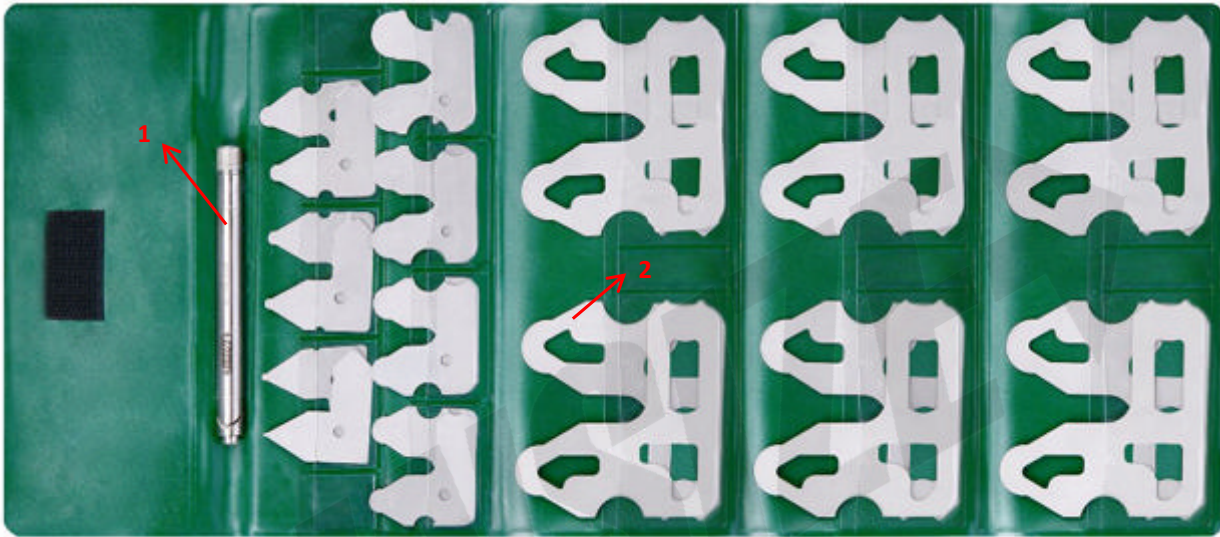

Spare parts for radius gage 4804 series

Part NO.	Code	Description
1	SP-HOLD HANDLE-4804	Hold handle
2	SP-5/8 LEAF-4804	5/8" size leaves
	SP-7/8 LEAF-4804	7/8" size leaves
	SP-15/16 LEAF-4804	15/16" size leaves
	SP-1/4 LEAF-4804	1/4" size leaves