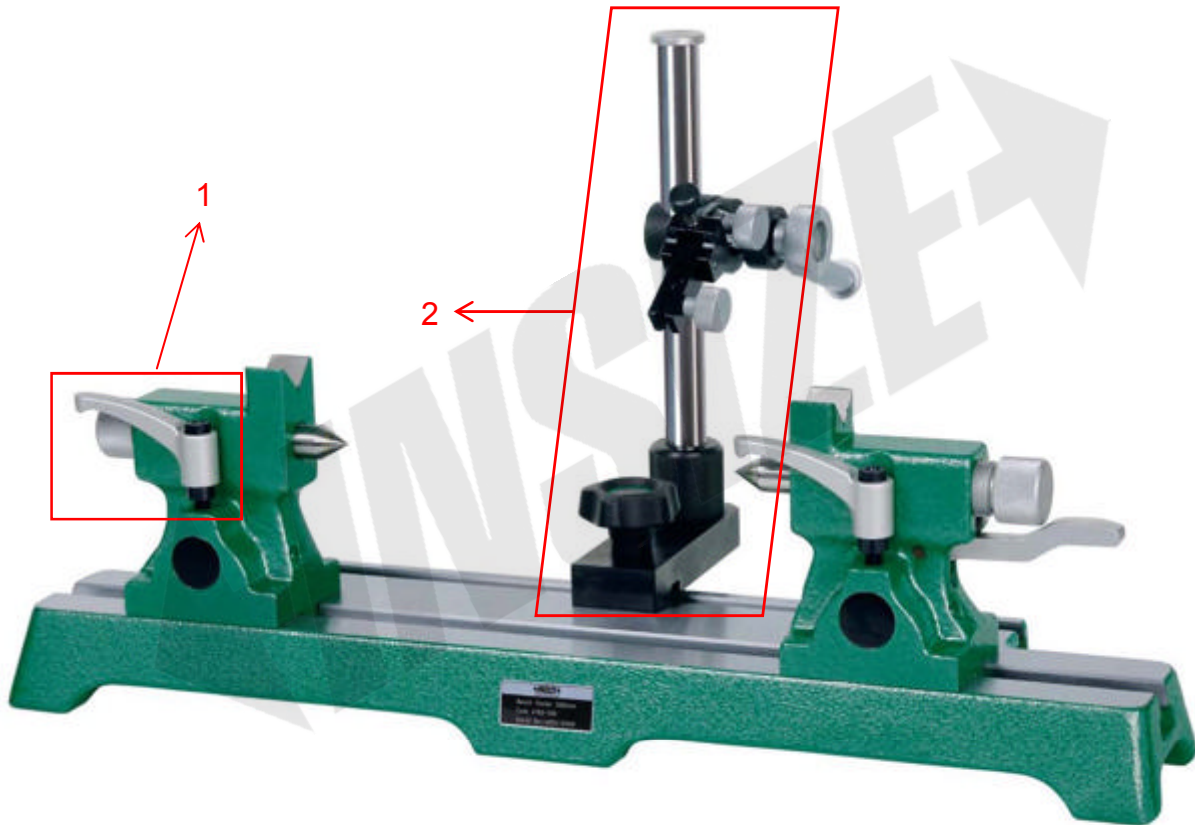

Spare parts for bench center 4782-300

Part NO.	Code	Description
1	SP-LOCK DEVICE-4782	Lock device for the tailstock of 4782
2	SP-4782-300-HOLDER	Holder for 4782-300