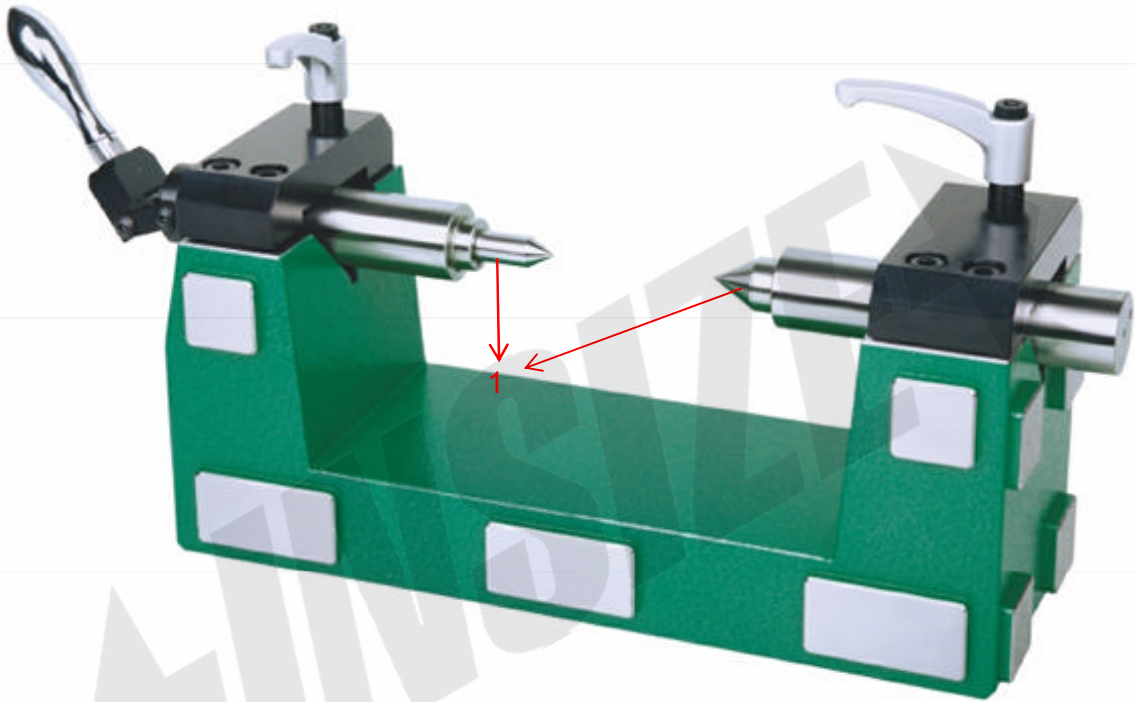

Spare parts for vertical and horizontal bench center 4722

Part NO.	Code	Description
1	SP-THIMBLE-4722	Fixed thimble for 4722-200