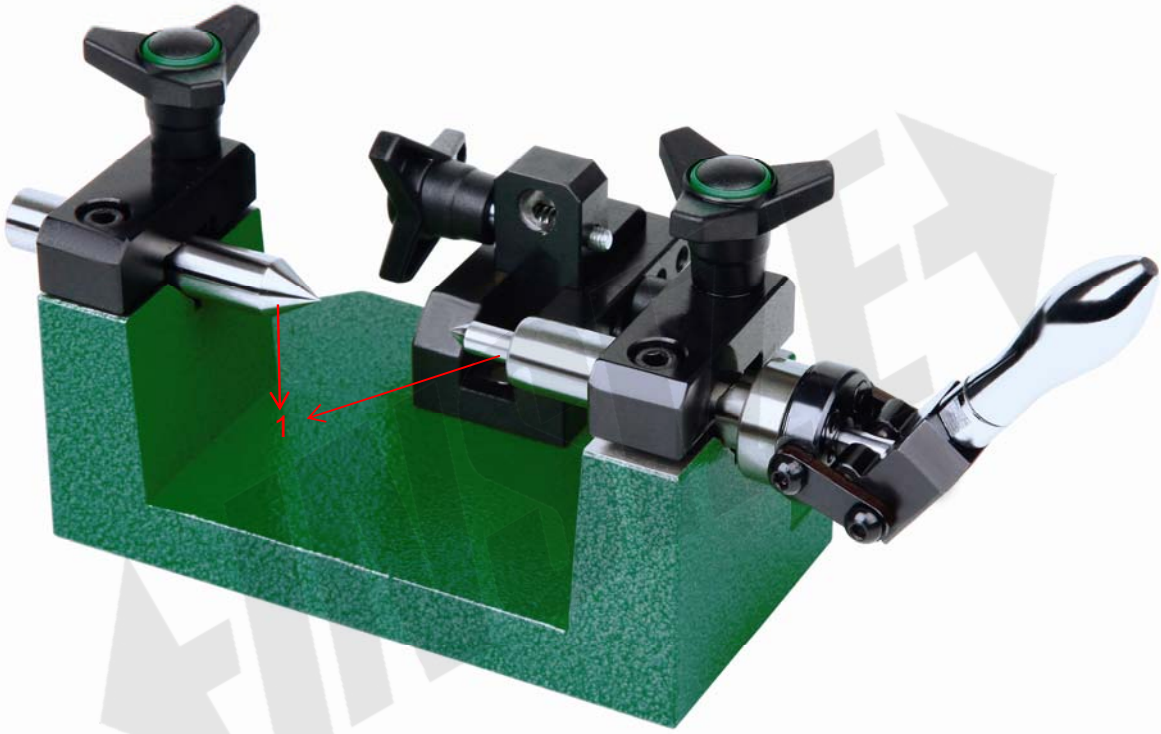

Spare parts for mini bench center 4721-75

Part NO.	Code	Description
1	SP-THIMBLE-4721	Fixed thimble for 4721-75