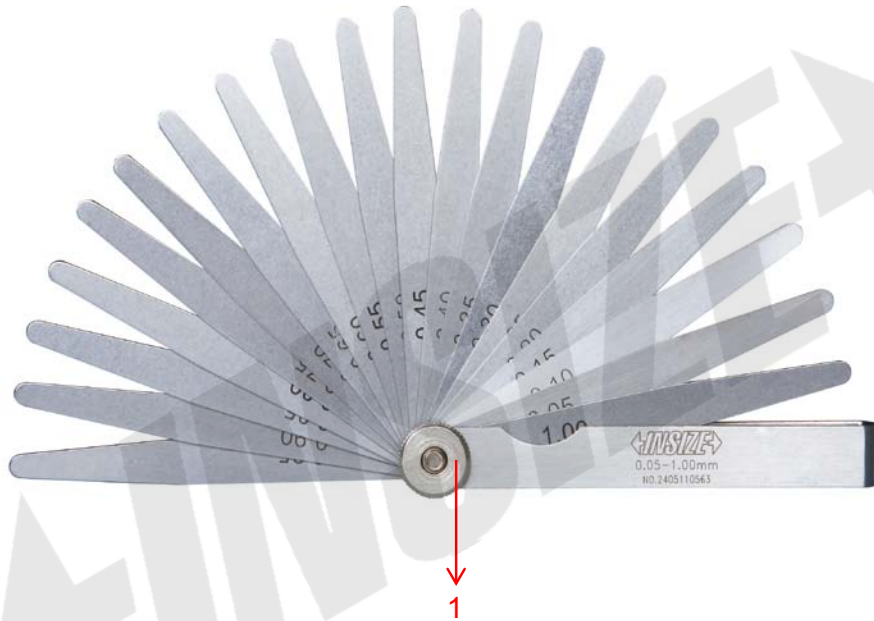

Spare parts for feeler gage 4602 series

Part NO.	Code	Description
1	SP-IS-4602LM	Screw nut