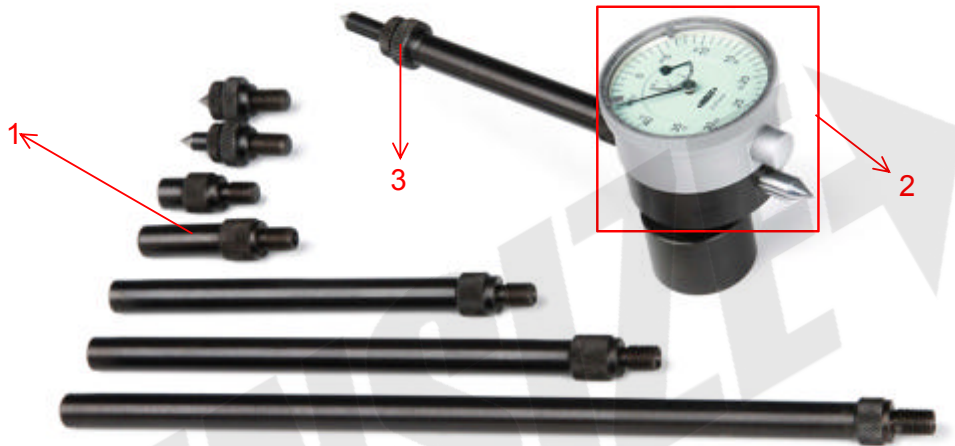

Spare parts for crankshaft tester 2841 series

Part NO.	Code	Description
1	SP-EXTENSION ROD-16	Extension rod
	SP-EXTENSION ROD-32	
	SP-EXTENSION ROD-64	
	SP-EXTENSION ROD-96	
	SP-EXTENSION ROD-128	
	SP-EXTENSION ROD-192	
2	SP-DIAL-2841	Dial indicator(not include balance block)
3	SP-ANVIL-LOCK-NUT-2841	Locking nut for anvil