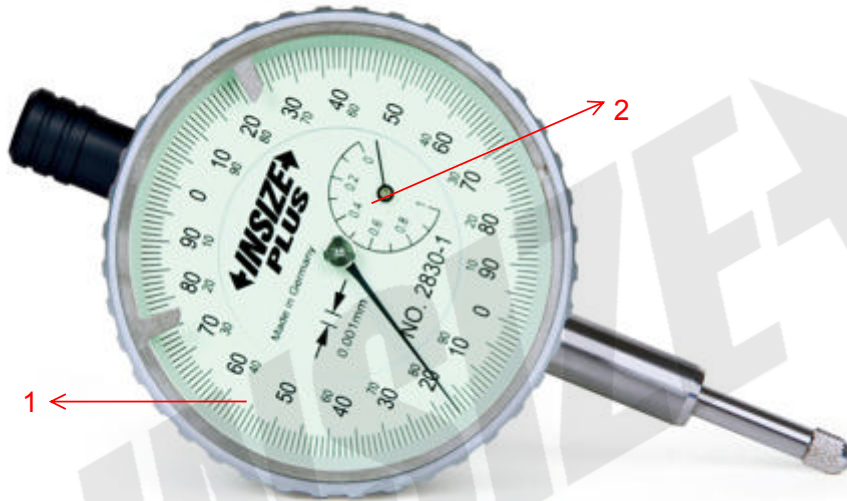

Spare parts for precision dial indicator 2830 series

Part NO.	Code	Description
1	SP-DIAL PLATE-2830-1	Outside dial plate
2	SP-DIAL PLATE-2830-2	Inside dial plate