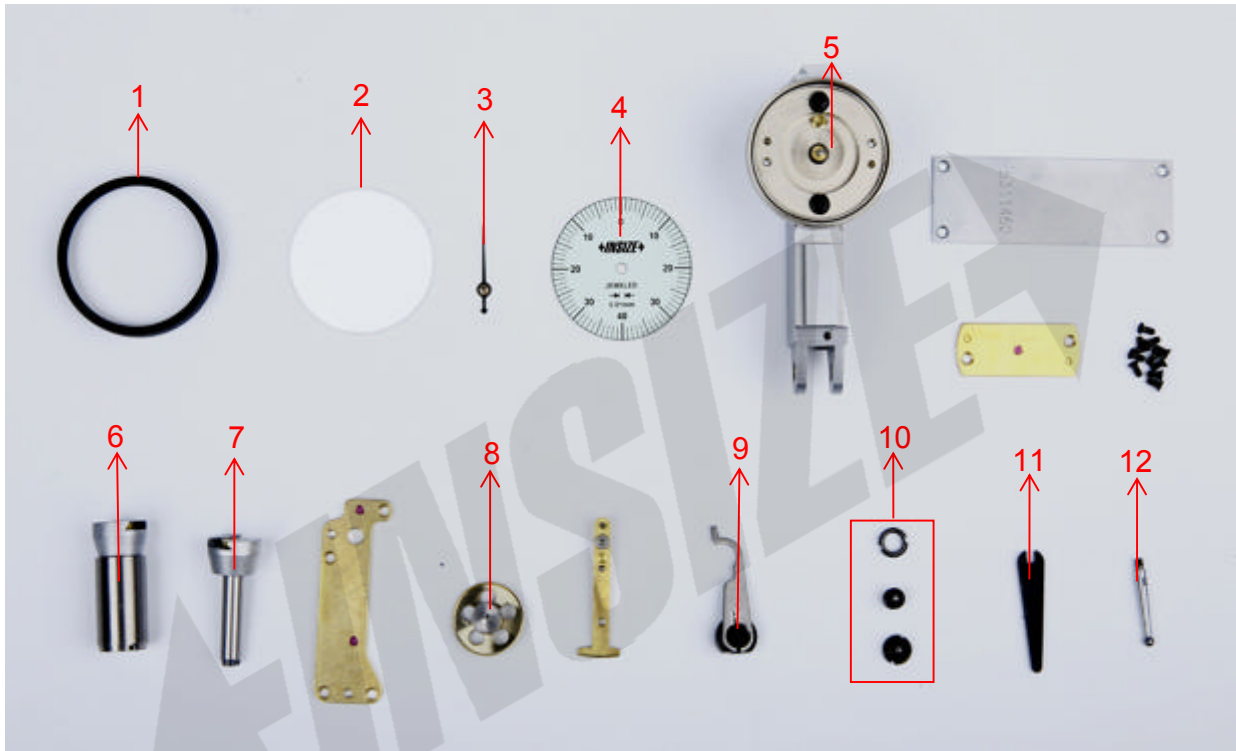

Spare parts for dial test indicator 2380-08

Part NO.	Code	Description
1	SP-DIAL-BEZEL-2380-08	Bezel
2	SP-DIAL-GLASS-2380-08	Glass
3	SP-DIAL-POINTER-2380W	Pointer
4	SP-BP-2380-08	Dial
5	SP-SPIRAL SPRING-2380-08	Balance spring
6	6298-2	Holding stem (8mm)
7	6298-1	Holding stem (4mm)
8	SP-LINK-GEAR-2380-08	Link gear
9	SP-DIAL ASSY-2380-08	Assy for 2380-08
10	SP-BEARING ASSY-2380	Bearing assy
11	SP-DIAL-WRENCH-WL	Wrench
12	6284-3	Contact point