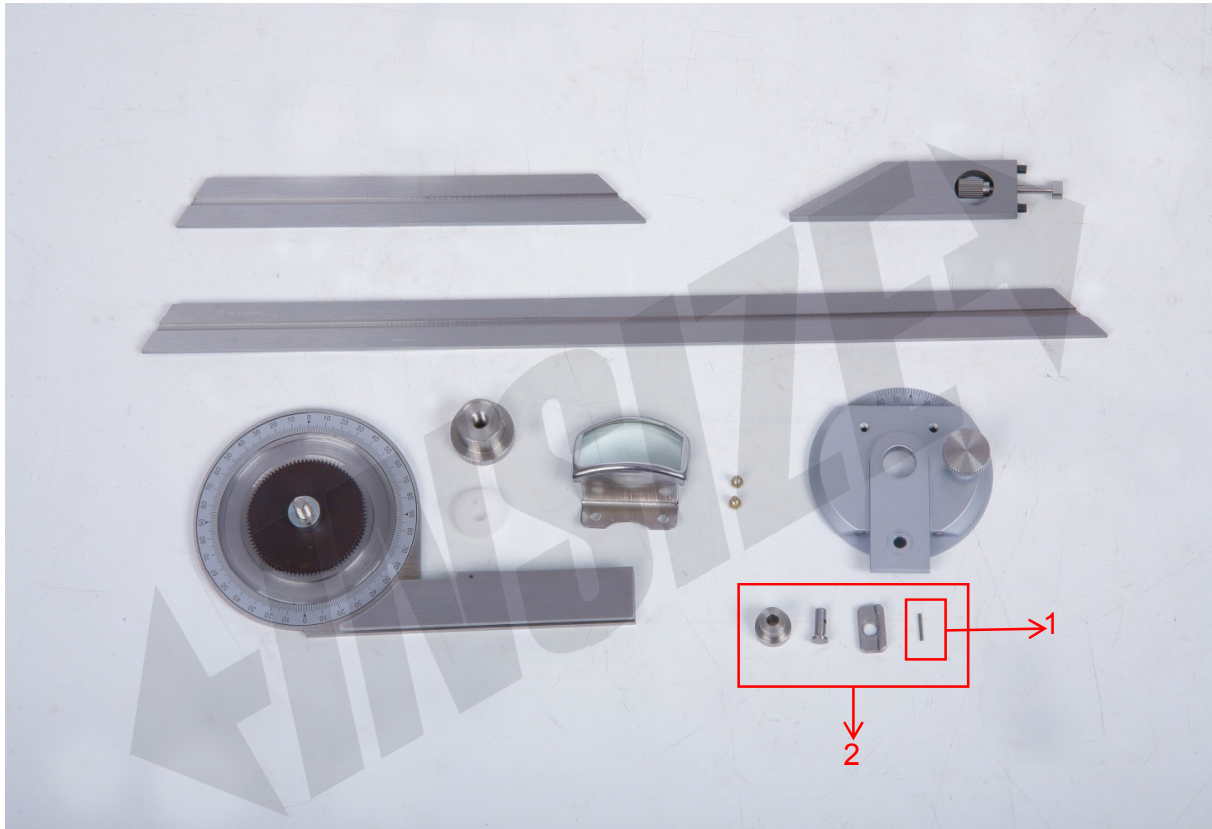

Spare parts for universal protractor 2372-360

Part NO.	Code	Description
1	SP-PIN-2372	Pin for lock device
2	SP-LOCKING DEVICE-2372-1	Locking device for the blade(include part No.1)