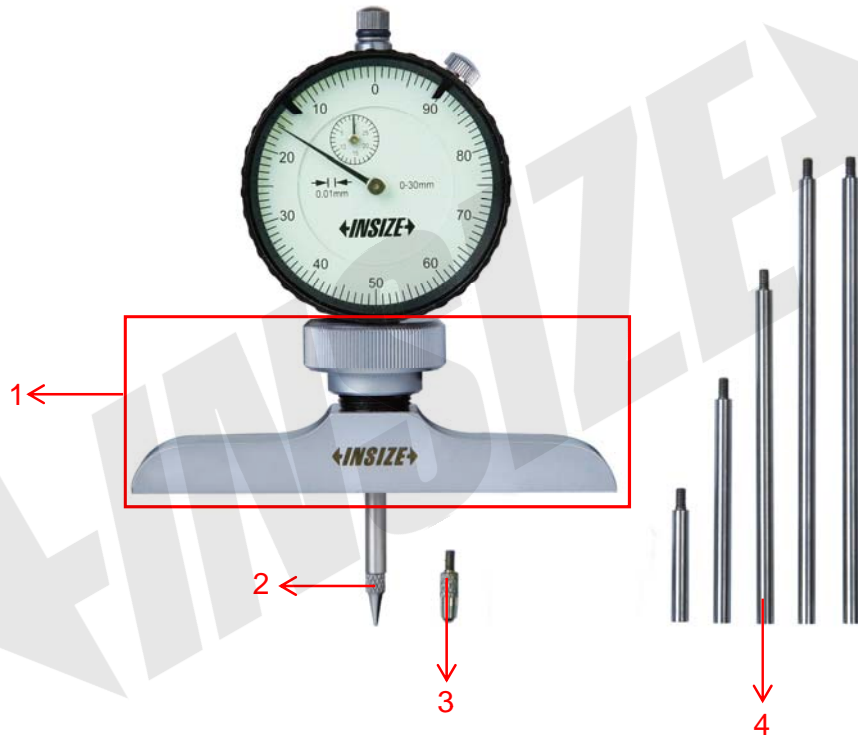

## Spare parts for dial depth gage 2342

Part NO.	Code	Description
1	SP-DPG-1	Base for 2342-201
	SP-DPG-2	Base for 2342-202
2	SP-2341-2-TIP2	Pointed tip
3	SP-2341-2-TIP1	Ball tip
4	6282-2004	Extension rod (25mm)
	6282-2009	Extension rod (50mm)
	6282-2014	Extension rod (75mm)
	6282-2017	Extension rod (100mm)