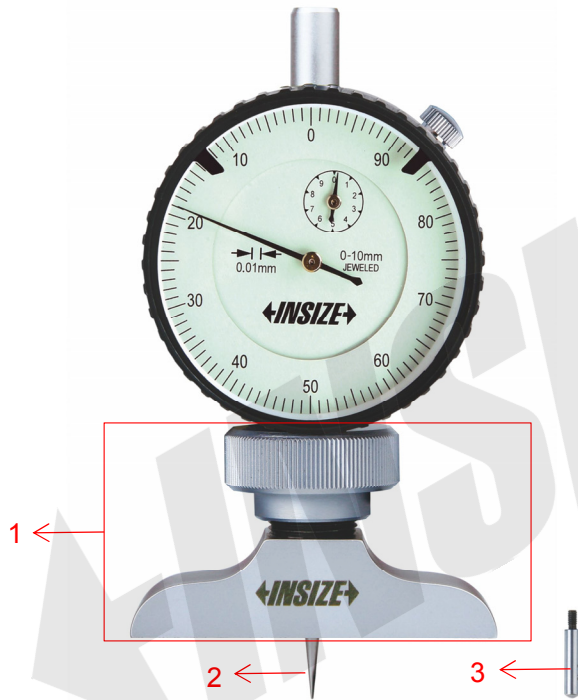

Spare parts for dial depth gage 2341-101A

Part NO.	Code	Description
1	SP-DPG-1	Base for 2341-101A(not include the tip)
2	6282-1602	Pointed tip
3	SP-BALL TIP-2341	Ball tip