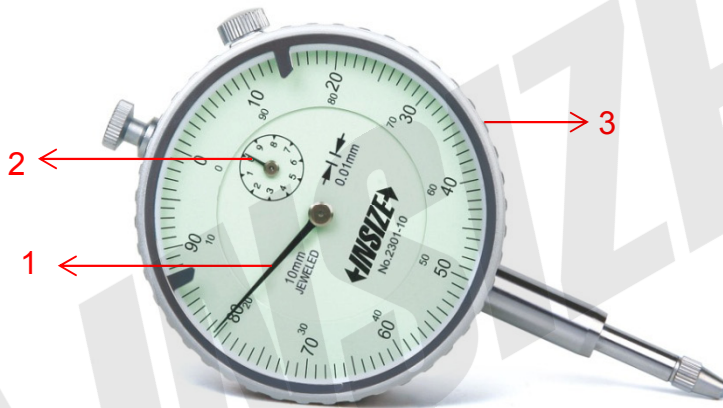

Spare parts for dial indicator 2301 series

Part NO.	Code	Description
1	SP-NEEDLES-2301-1	Big needle
2	SP-NEEDLES-2301-2	Small needle
3	SP-BEZEL-2301	Bezel for 2301-10