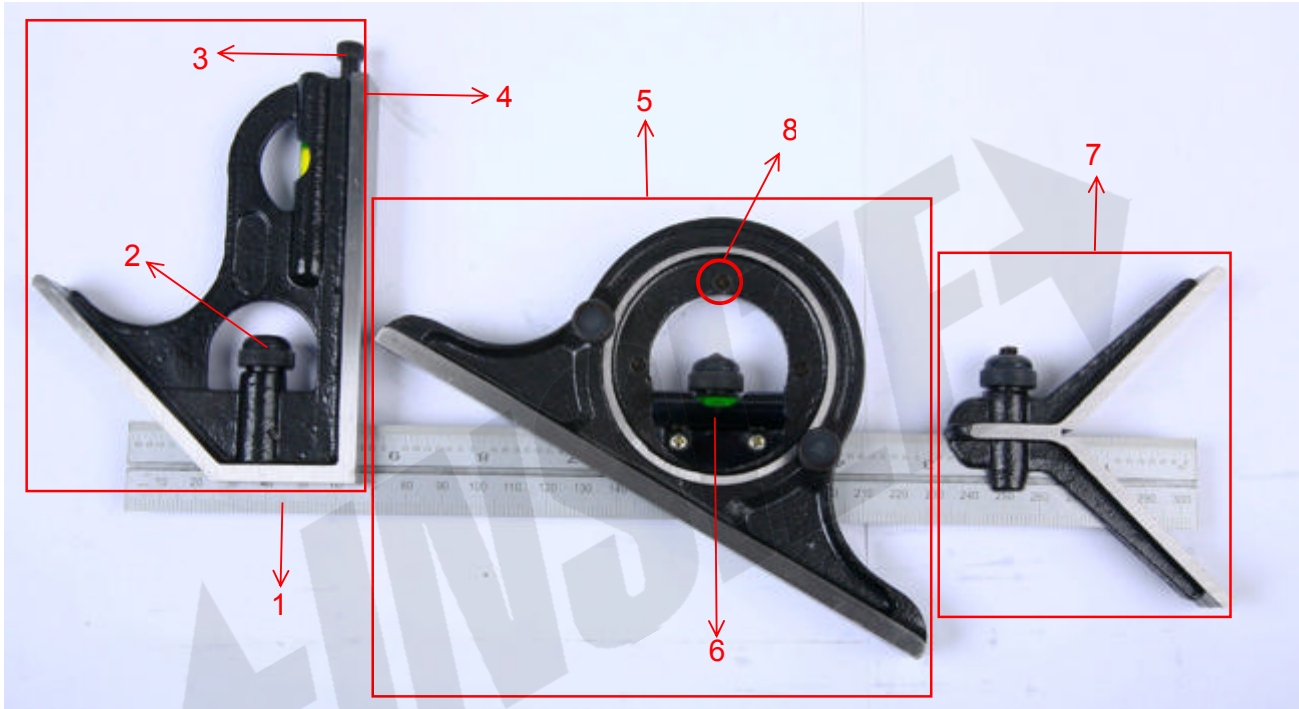

## Spare parts for combination square set 2278-180

Part NO.	Code	Description
1	7113-300A	Ruler for 2278-180
	SP-RULE-2278-E	Ruler for imperial 2278-180E
2	SP-CLAMP BOLT-2278	Clamp bolt for 2278
3	SP-SCRIBER-2278	Scriber for 2278
4	SP-2278-T	T gage for 2278
5	SP-PROTRACTOR-2278	Protractor for 2278
6	SP-LEVEL-2278	Level vial for 2278
7	SP-CENTER-2278	Center gage for 2278
8	SP-LOCK SCREW-2278	Lock screw for 2278