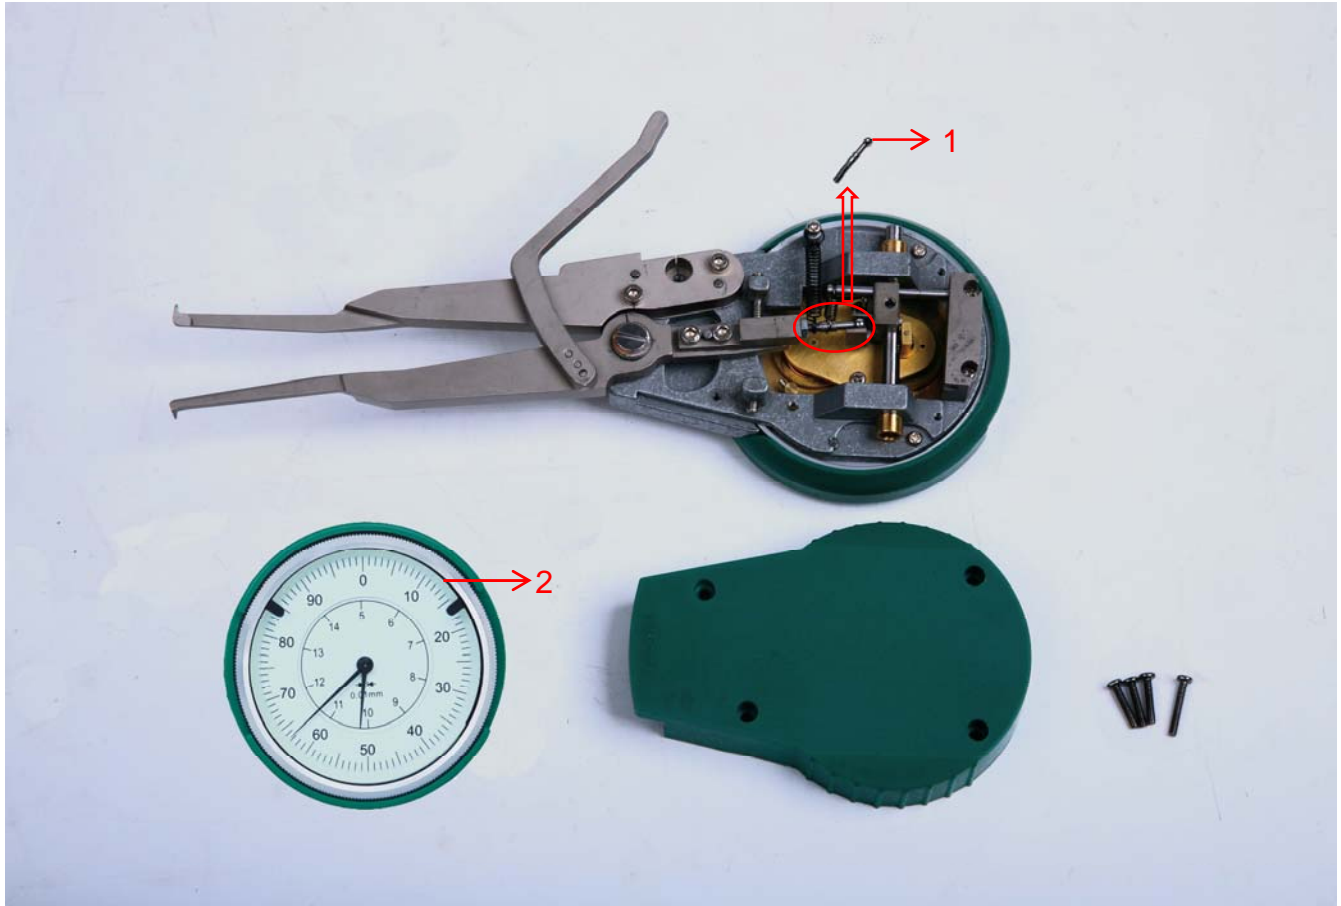

Spare parts for internal dial caliper gage 2222

Part NO.	Code	Description
1	SP-SHAFT-2222	Shaft for 2222 series
2	SP-DIAL-GLASS-2222	Glass for 2222 and 2333