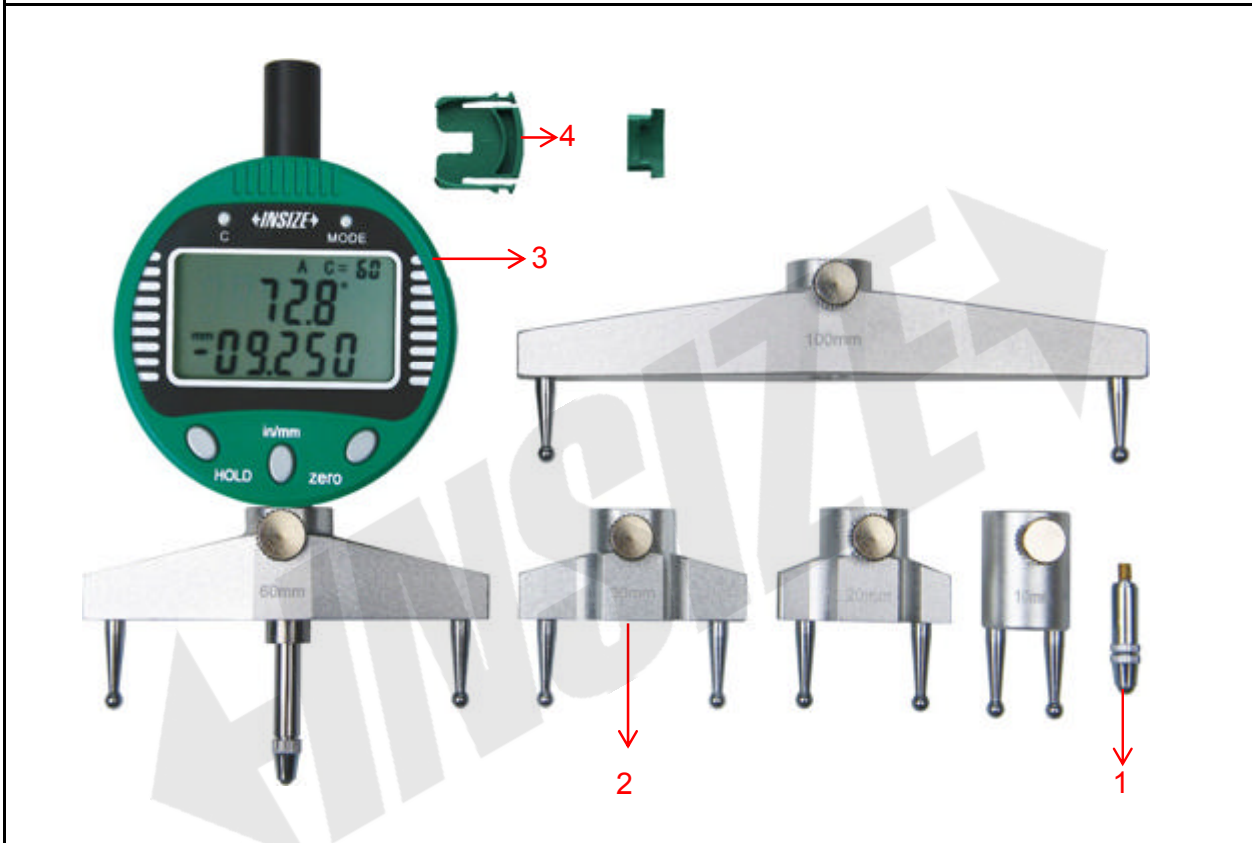

Spare parts for digital radius gage 2183

Part NO.	Code	Description
1	SP-MEASURE TIP-2183-1	Long measuring tips
	SP-MEASURE TIP-2183-2	Short measuring tips
2	SP-MEASURE CLAW	Measuring claw(whole sets)
	SP-MEASURE CLAW-10	Measuring claw(10mm)
	SP-MEASURE CLAW-20	Measuring claw(20mm)
	SP-MEASURE CLAW-30	Measuring claw(30mm)
	SP-MEASURE CLAW-60	Measuring claw(60mm)
	SP-MEASURE CLAW-100	Measuring claw(100mm)
3	SP-DIGITAL DIAL-2183	Digital indicator
4	SP-BATTERY COVER-2183	Battery cover