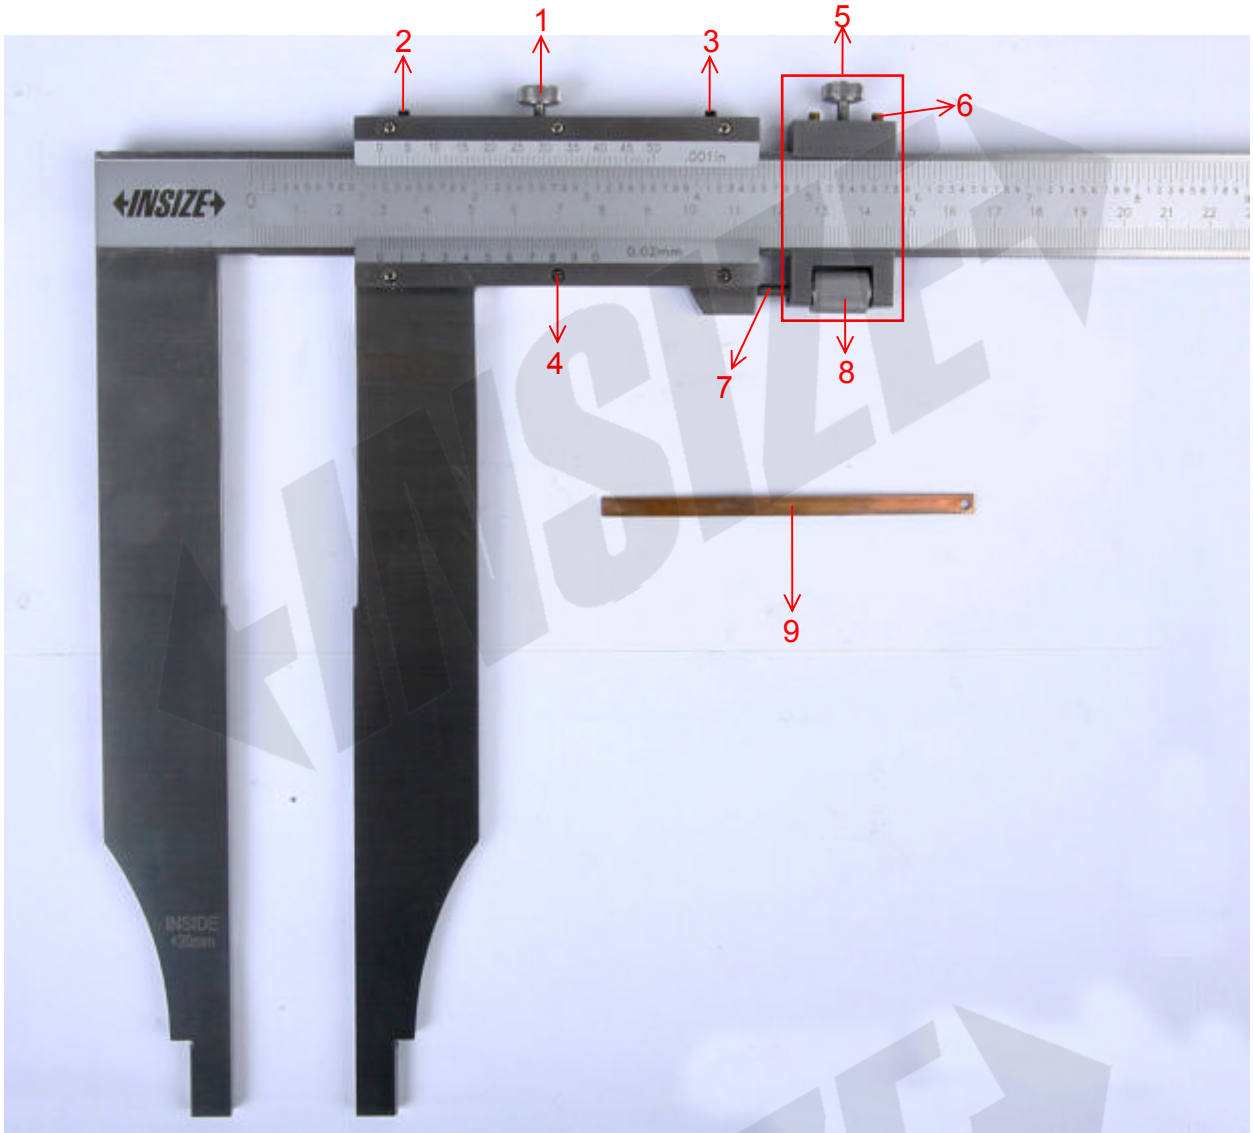

Spare parts for vernier caliper 1215 series

Part NO.	Code	Description
1	SP-LOCK SCREW -1215-1	Locking screw (for width 17mm)
	SP-LOCK SCREW -1215-2	Locking screw (for width 24mm)
	SP-LOCK SCREW -1215-3	Locking screw (for width 32mm)
2	SP-STRIP SCREW1-1215-1	Strip screw (for width 17mm)
	SP-STRIP SCREW1-1215-2	Strip screw (for width 24mm)
	SP-STRIP SCREW1-1215-3	Strip screw (for width 32mm)
3	SP-STRIP SCREW2-1215-1	Strip screw (for width 17mm)
	SP-STRIP SCREW2-1215-2	Strip screw (for width 24mm)
	SP-STRIP SCREW2-1215-3	Strip screw (for width 32mm)
4	SP-FIX SCREW-1	Screw for vernier tablet (for width 17mm)
	SP-FIX SCREW-2	Screw for vernier tablet (for width 24mm)
	SP-FIX SCREW-3	Screw for vernier tablet (for width 32mm)
5	SP-ADJUST DEVICE-1215-1	Fine adjustment device (for width 17mm)
	SP-ADJUST DEVICE-1215-2	Fine adjustment device (for width 24mm)
	SP-ADJUST DEVICE-1215-3	Fine adjustment device (for width 32mm)
6	SP-FINE ADJUST SCREW-1215-1	Fine adjustment screw (for width 17mm)
	SP-FINE ADJUST SCREW-1215-2	Fine adjustment screw (for width 24mm)
	SP-FINE ADJUST SCREW-1215-3	Fine adjustment screw (for width 32mm)

7	SP-ROLLER SCREW-1215-1	Roller screw (for width 17mm)
	SP-ROLLER SCREW-1215-2	Roller screw (for width 24mm)
	SP-ROLLER SCREW-1215-3	Roller screw (for width 32mm)
8	SP-ROLLER-1215-1	Roller (for width 17mm)
	SP-ROLLER-1215-2	Roller (for width 24mm)
	SP-ROLLER-1215-3	Roller (for width 32mm)
9	SP-STRIP-1215-1	Copper strip (for width 17mm)
	SP-STRIP-1215-2	Copper strip (for width 24mm)
	SP-STRIP-1215-3	Copper strip (for width 32mm)