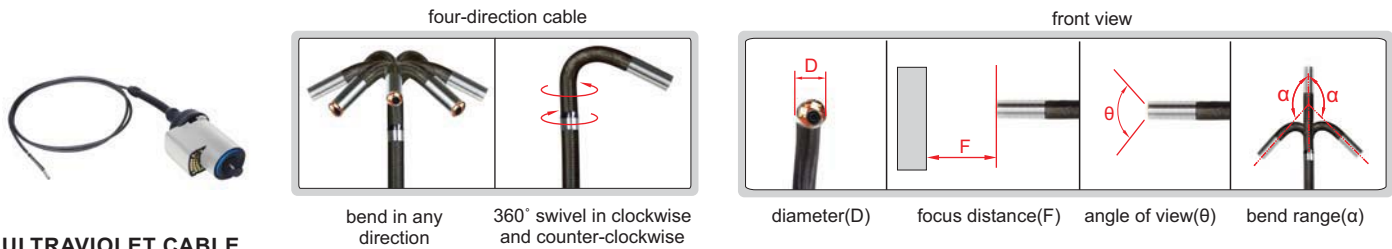

SCREWED CABLE(WEAR RESISTANCE, SUITABLE FOR CASTINGS, ENGINES, ETC.)

Code	Cable		Lens									
	length	type	view direction	bend direction	diameter (D)	foucus distance(F)	bend range(α)	angle of view(θ)	illumination	pixel	resolution	bend control
ISV-MSU612	1.5m	stainless steel weaved cable	front view	four directions	6mm	15mm~∞	±160°	>120°	2pcs LED	0.92M	1280×720	manual joystick

CABLE WITH CLAMP(MAXIMUM OPENING OF CLAMP IS 7mm)

Code	Cable		Lens									
	length	type	view direction	bend direction	diameter (D)	foucus distance(F)	bend range(α)	angle of view(θ)	illumination	pixel	resolution	bend control
ISV-MSU613	1.5m	tungsten wire weaved cable	front view	four directions	6mm	15mm~∞	±160°	>120°	4pcs LED	0.92M	1280×720	manual joystick

To be continued

Continued from previous page

INFRARED FIBER CABLE

Code	Cable		Lens									
	length	type	view direction	bend direction	diameter (D)	focous distance(F)	bend range(α)	angle of view(θ)	illumination	pixel	resolution	bend control
ISV-MSU614	1.5m	tungsten wire weaved cable	front view	four directions	6mm	1m~∞	±160°	>120°	2pcs rear infrared fiber lighting	0.92M	1280×720	manual joystick