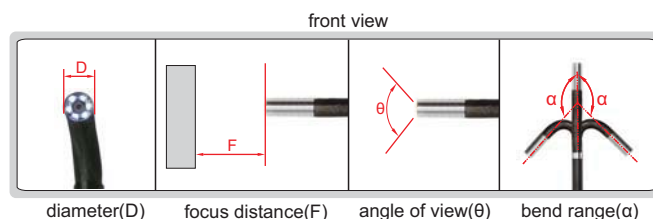

VIDEOSCOPE

IP64
WATERPROOF

MAIN UNIT(WITHOUT CABLE)

Code	ISV-MSU
Function	take picture, take video
File format	picture: JPG(resolution: 1024×768) video: AVI(resolution: 1024×768)
Image process	brightness, image zoom(1X, 1.5X, 2X, 2.5X, 3X)
Screen	5"LCD, resolution: 1200×720, rotate within 180°
Temperature	display the temperature of probe
Memory	32G SD card
Output	TV, USB, HDMI
Power supply	rechargeable battery(for 4 hours working) AC/DC adapter(for continuous working)
Weight	600g

FOUR-DIRECTION CABLE(FRONT VIEW)

Code		ISV-MSU610	ISV-MSU615	ISV-MSU630	ISV-MSU410	ISV-MSU415	ISV-MSU430	
Cable	length	1m	1.5m	3m	1m	1.5m	3m	
	type	tungsten wire weaved cable						
Lens	view direction	front view						
	bend direction	four directions						
	diameter(D)	6.5mm			4.5mm			
	focus distance(F)	15mm~∞			8~80mm			
	bend range(α)	$\pm 160^\circ$			$\pm 120^\circ$			
	angle of view(θ)	$> 120^\circ$						
	illumination	6pcs LED						
pixel	0.92M							
resolution	1280×720							

TWO-DIRECTION CABLE(MICRO)

Code	Cable		Lens									
	length	type	view direction	bend direction	diameter (D)	focus distance(F)	bend range(α)	angle of view(θ)	illumination	pixel	resolution	bend control
ISV-MSU215	1.5m	tungsten wire weaved cable	front view	two directions	2.4mm	5~30mm	$\pm 160^\circ$	$> 120^\circ$	6pcs LED	0.30M	640×480	manual joystick

To be continued

Continued from previous page

SIDE VIEW CABLE

Code	Cable		Lens									
	length	type	view direction	bend direction	diameter (D)	foucus distance(F)	bend range(α)	angle of view(θ)	illumination	pixel	resolution	bend control
ISV-MSU611	1.5m	tungsten wire weaved cable	side view	four directions	6mm	8~80mm	±160°	>120°	2pcs LED	0.92M	1280×720	manual joystick