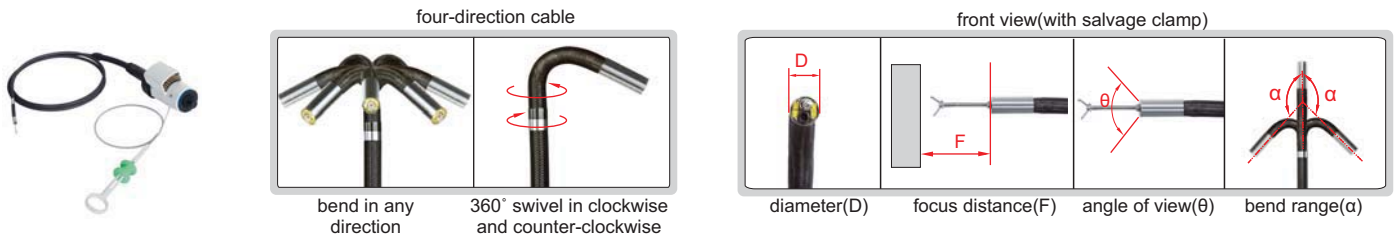

TWO-DIRECTION CABLE(MICRO)

Code	Cable		Lens									
	length	type	view direction	bend direction	diameter (D)	focus distance(F)	bend range(α)	angle of view(θ)	illumination	pixel	resolution	bend control
ISV-MSU215	1.5m	tungsten wire weaved cable	front view	two directions	2.4mm	5~30mm	$\pm 160^\circ$	$> 120^\circ$	6pcs LED	0.30M	640×480	manual joystick

To be continued

Continued from previous page

SIDE VIEW CABLE

Code	Cable		Lens									
	length	type	view direction	bend direction	diameter (D)	foucus distance(F)	bend range(α)	angle of view(θ)	illumination	pixel	resolution	bend control
ISV-MSU611	1.5m	tungsten wire weaved cable	side view	four directions	6mm	8~80mm	±160°	>120°	2pcs LED	0.92M	1280×720	manual joystick

HIGH-DEFINITION CABLE

Code	Cable		Lens									
	length	type	view direction	bend direction	diameter (D)	foucus distance(F)	bend range(α)	angle of view(θ)	illumination	pixel	resolution	bend control
ISV-MSU617	2m	tungsten wire weaved cable	front view	four directions	6mm	15mm~∞	±160°	>120°	6pcs LED	2.07M	1080×1920	manual joystick

SCREWED CABLE(WEAR RESISTANCE, SUITABLE FOR CASTINGS, ENGINES, ETC.)

Code	Cable		Lens									
	length	type	view direction	bend direction	diameter (D)	foucus distance(F)	bend range(α)	angle of view(θ)	illumination	pixel	resolution	bend control
ISV-MSU612	1.5m	stainless steel weaved cable	front view	four directions	6mm	15mm~∞	±160°	>120°	2pcs LED	0.92M	1280×720	manual joystick