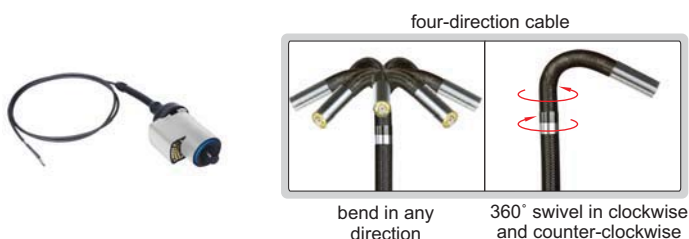

VIDEOSCOPE

IP64
WATERPROOF

MAIN UNIT(WITHOUT CABLE)

Code	ISV-MSU
Function	take picture, take video
File format	picture: JPG(resolution: 1024×768) video: AVI(resolution: 1024×768)
Image process	brightness, image zoom(1X, 1.5X, 2X, 2.5X, 3X)
Screen	5"LCD, resolution: 1200×720, rotate within 180°
Temperature	display the temperature of probe
Memory	32G SD card
Output	TV, USB, HDMI
Power supply	rechargeable battery(for 4 hours working) AC/DC adapter(for continuous working)
Weight	600g

FOUR-DIRECTION CABLE(FRONT VIEW)

Code		ISV-MSU610	ISV-MSU615	ISV-MSU630	ISV-MSU410	ISV-MSU415	ISV-MSU430	
Cable	length	1m	1.5m	3m	1m	1.5m	3m	
	type	tungsten wire weaved cable						
Lens	view direction	front view						
	bend direction	four directions						
	diameter(D)	6.5mm			4.5mm			
	focus distance(F)	15mm~∞			8~80mm			
	bend range(α)	$\pm 160^\circ$			$\pm 120^\circ$			
	angle of view(θ)	$> 120^\circ$						
	illumination	6pcs LED						
pixel	0.92M							
resolution	1280×720							

TWO-DIRECTION CABLE(MICRO)

Code	Cable		Lens									
	length	type	view direction	bend direction	diameter (D)	focus distance(F)	bend range(α)	angle of view(θ)	illumination	pixel	resolution	bend control
ISV-MSU215	1.5m	tungsten wire weaved cable	front view	two directions	2.4mm	5~30mm	$\pm 160^\circ$	$> 120^\circ$	6pcs LED	0.30M	640×480	manual joystick

SCREWED CABLE(WEAR RESISTANCE, SUITABLE FOR CASTINGS, ENGINES, ETC.)

Code	Cable		Lens									
	length	type	view direction	bend direction	diameter (D)	foucus distance(F)	bend range(α)	angle of view(θ)	illumination	pixel	resolution	bend control
ISV-MSU612	1.5m	stainless steel weaved cable	front view	four directions	6mm	15mm~∞	±160°	>120°	2pcs LED	0.92M	1280×720	manual joystick