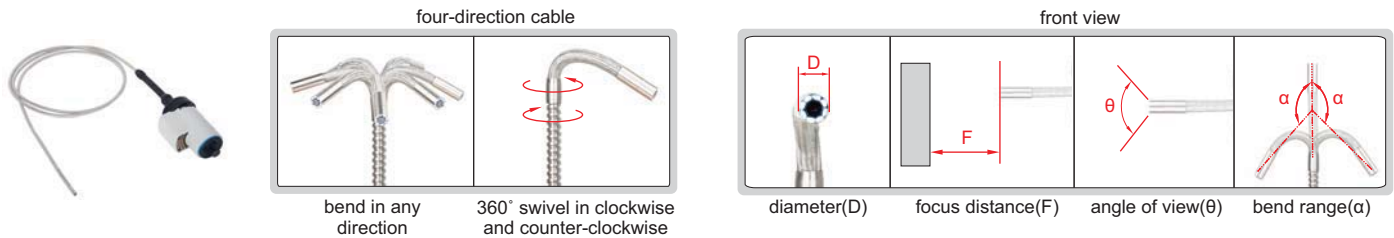

TWO-DIRECTION CABLE(MICRO)

Code	Cable		Lens									
	length	type	view direction	bend direction	diameter (D)	focus distance(F)	bend range(α)	angle of view(θ)	illumination	pixel	resolution	bend control
ISV-MSU215	1.5m	tungsten wire weaved cable	front view	two directions	2.4mm	5~30mm	$\pm 160^\circ$	$> 120^\circ$	6pcs LED	0.30M	640×480	manual joystick

To be continued

Continued from previous page

SIDE VIEW CABLE

Code	Cable		Lens									
	length	type	view direction	bend direction	diameter (D)	foucus distance(F)	bend range(α)	angle of view(θ)	illumination	pixel	resolution	bend control
ISV-MSU611	1.5m	tungsten wire weaved cable	side view	four directions	6mm	8~80mm	±160°	>120°	2pcs LED	0.92M	1280×720	manual joystick

HIGH-DEFINITION CABLE

Code	Cable		Lens									
	length	type	view direction	bend direction	diameter (D)	foucus distance(F)	bend range(α)	angle of view(θ)	illumination	pixel	resolution	bend control
ISV-MSU617	2m	tungsten wire weaved cable	front view	four directions	6mm	15mm~∞	±160°	>120°	6pcs LED	2.07M	1080×1920	manual joystick

SCREWED CABLE(WEAR RESISTANCE, SUITABLE FOR CASTINGS, ENGINES, ETC.)

Code	Cable		Lens									
	length	type	view direction	bend direction	diameter (D)	foucus distance(F)	bend range(α)	angle of view(θ)	illumination	pixel	resolution	bend control
ISV-MSU612	1.5m	stainless steel weaved cable	front view	four directions	6mm	15mm~∞	±160°	>120°	2pcs LED	0.92M	1280×720	manual joystick