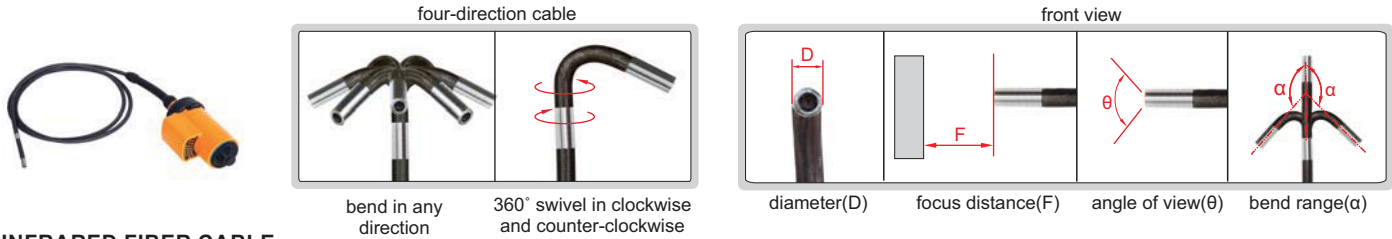

HIGH-DEFINITION CABLE

Code	Cable		Lens									
	length	type	view direction	bend direction	diameter (D)	foucus distance(F)	bend range(α)	angle of view(θ)	illumination	pixel	resolution	bend control
ISV-MSU617	2m	tungsten wire weaved cable	front view	four directions	6mm	15mm~∞	±160°	>120°	6pcs LED	2.07M	1080×1920	manual joystick

SCREWED CABLE(WEAR RESISTANCE, SUITABLE FOR CASTINGS, ENGINES, ETC.)

Code	Cable		Lens									
	length	type	view direction	bend direction	diameter (D)	foucus distance(F)	bend range(α)	angle of view(θ)	illumination	pixel	resolution	bend control
ISV-MSU612	1.5m	stainless steel weaved cable	front view	four directions	6mm	15mm~∞	±160°	>120°	2pcs LED	0.92M	1280×720	manual joystick

CABLE WITH CLAMP(MAXIMUM OPENING OF CLAMP IS 7mm)

Code	Cable		Lens									
	length	type	view direction	bend direction	diameter (D)	foucus distance(F)	bend range(α)	angle of view(θ)	illumination	pixel	resolution	bend control
ISV-MSU613	1.5m	tungsten wire weaved cable	front view	four directions	6mm	15mm~∞	±160°	>120°	4pcs LED	0.92M	1280×720	manual joystick

To be continued

Continued from previous page

INFRARED FIBER CABLE

Code	Cable		Lens									
	length	type	view direction	bend direction	diameter (D)	focous distance(F)	bend range(α)	angle of view(θ)	illumination	pixel	resolution	bend control
ISV-MSU614	1.5m	tungsten wire weaved cable	front view	four directions	6mm	1m~∞	±160°	>120°	2pcs rear infrared fiber lighting	0.92M	1280×720	manual joystick