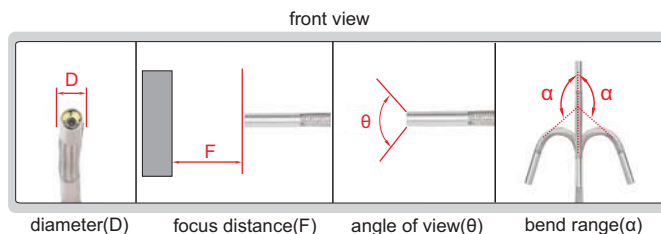

VIDEOSCOPE

IP64
WATERPROOF

MAIN UNIT(WITHOUT CABLE)

Code	ISV-MSU
Function	take picture, take video
File format	picture: JPG(resolution: 1024×768) video: AVI(resolution: 1024×768)
Image process	brightness, image zoom(1X, 1.5X, 2X, 2.5X, 3X)
Screen	5"LCD, resolution: 1200×720, rotate within 180°
Temperature	display the temperature of probe
Memory	32G SD card
Output	TV, USB, HDMI
Power supply	rechargeable battery(for 4 hours working) AC/DC adapter(for continuous working)
Weight	600g

FOUR-DIRECTION CABLE(FRONT VIEW)

Code		ISV-MSU610	ISV-MSU615	ISV-MSU630	ISV-MSU410	ISV-MSU415	ISV-MSU430	
Cable	length	1m	1.5m	3m	1m	1.5m	3m	
	type	tungsten wire weaved cable						
Lens	view direction	front view						
	bend direction	four directions						
	diameter(D)	6.5mm			4.5mm			
	focus distance(F)	15mm~∞			8~80mm			
	bend range(α)	$\pm 160^\circ$			$\pm 120^\circ$			
	angle of view(θ)	$> 120^\circ$						
	illumination	6pcs LED						
pixel	0.92M							
resolution	1280×720							

TWO-DIRECTION CABLE(MICRO)

Code	Cable		Lens									
	length	type	view direction	bend direction	diameter (D)	focus distance(F)	bend range(α)	angle of view(θ)	illumination	pixel	resolution	bend control
ISV-MSU215	1.5m	tungsten wire weaved cable	front view	two directions	2.4mm	5~30mm	$\pm 160^\circ$	$> 120^\circ$	6pcs LED	0.30M	640×480	manual joystick

To be continued

Continued from previous page

SIDE VIEW CABLE

Code	Cable		Lens									
	length	type	view direction	bend direction	diameter (D)	foucus distance(F)	bend range(α)	angle of view(θ)	illumination	pixel	resolution	bend control
ISV-MSU611	1.5m	tungsten wire weaved cable	side view	four directions	6mm	8~80mm	±160°	>120°	2pcs LED	0.92M	1280×720	manual joystick