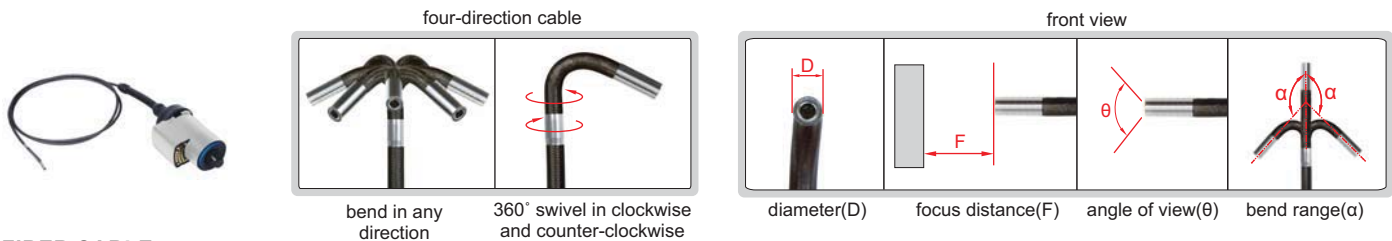

SCREWED CABLE(WEAR RESISTANCE, SUITABLE FOR CASTINGS, ENGINES, ETC.)

Code	Cable		Lens									
	length	type	view direction	bend direction	diameter (D)	foucus distance(F)	bend range(α)	angle of view(θ)	illumination	pixel	resolution	bend control
ISV-MSU612	1.5m	stainless steel weaved cable	front view	four directions	6mm	15mm~∞	±160°	>120°	2pcs LED	0.92M	1280×720	manual joystick

CABLE WITH CLAMP(MAXIMUM OPENING OF CLAMP IS 7mm)

Code	Cable		Lens									
	length	type	view direction	bend direction	diameter (D)	foucus distance(F)	bend range(α)	angle of view(θ)	illumination	pixel	resolution	bend control
ISV-MSU613	1.5m	tungsten wire weaved cable	front view	four directions	6mm	15mm~∞	±160°	>120°	4pcs LED	0.92M	1280×720	manual joystick

To be continued

Continued from previous page

INFRARED FIBER CABLE

Code	Cable		Lens									
	length	type	view direction	bend direction	diameter (D)	focous distance(F)	bend range(α)	angle of view(θ)	illumination	pixel	resolution	bend control
ISV-MSU614	1.5m	tungsten wire weaved cable	front view	four directions	6mm	1m~∞	±160°	>120°	2pcs rear infrared fiber lighting	0.92M	1280×720	manual joystick

ULTRAVIOLET CABLE

Code	Cable		Lens									
	length	type	view direction	bend direction	diameter (D)	focous distance(F)	bend range(α)	angle of view(θ)	illumination	pixel	resolution	bend control
ISV-MSU720	2m	tungsten wire weaved cable	front view	four directions	7mm	5~50mm	±160°	>120°	2pcs ultraviolet LED	0.92M	1280×720	manual joystick