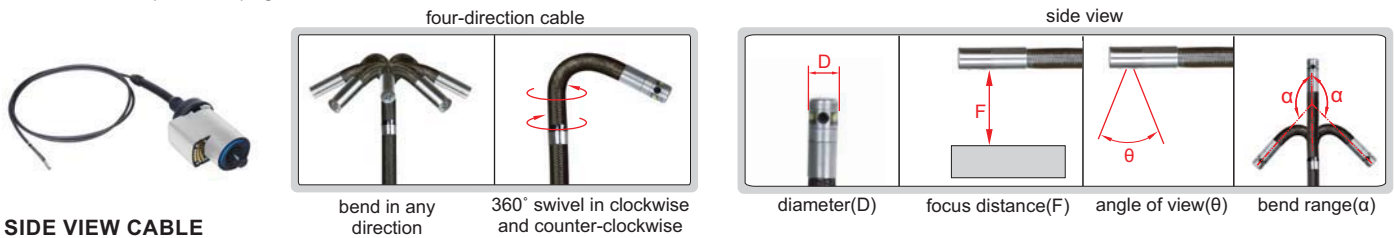

FOUR-DIRECTION CABLE(FRONT VIEW)

Code		ISV-MSU610	ISV-MSU615	ISV-MSU630	ISV-MSU410	ISV-MSU415	ISV-MSU430	
Cable	length	1m	1.5m	3m	1m	1.5m	3m	
	type	tungsten wire weaved cable						
Lens	view direction	front view						
	bend direction	four directions						
	diameter(D)	6.5mm			4.5mm			
	focus distance(F)	15mm~∞			8~80mm			
	bend range(α)	$\pm 160^\circ$			$\pm 120^\circ$			
	angle of view(θ)	$> 120^\circ$						
	illumination	6pcs LED						
pixel	0.92M							
resolution	1280×720							

TWO-DIRECTION CABLE(MICRO)

Code	Cable		Lens									
	length	type	view direction	bend direction	diameter (D)	focus distance(F)	bend range(α)	angle of view(θ)	illumination	pixel	resolution	bend control
ISV-MSU215	1.5m	tungsten wire weaved cable	front view	two directions	2.4mm	5~30mm	$\pm 160^\circ$	$> 120^\circ$	6pcs LED	0.30M	640×480	manual joystick

To be continued

Continued from previous page

SIDE VIEW CABLE

Code	Cable		Lens									
	length	type	view direction	bend direction	diameter (D)	foucus distance(F)	bend range(α)	angle of view(θ)	illumination	pixel	resolution	bend control
ISV-MSU611	1.5m	tungsten wire weaved cable	side view	four directions	6mm	8~80mm	±160°	>120°	2pcs LED	0.92M	1280×720	manual joystick

SCREWED CABLE(WEAR RESISTANCE, SUITABLE FOR CASTINGS, ENGINES, ETC.)

Code	Cable		Lens									
	length	type	view direction	bend direction	diameter (D)	foucus distance(F)	bend range(α)	angle of view(θ)	illumination	pixel	resolution	bend control
ISV-MSU612	1.5m	stainless steel weaved cable	front view	four directions	6mm	15mm~∞	±160°	>120°	2pcs LED	0.92M	1280×720	manual joystick