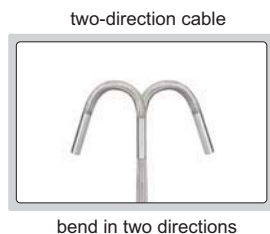

FOUR-DIRECTION CABLE(FRONT VIEW)

Code		ISV-MSU610	ISV-MSU615	ISV-MSU630	ISV-MSU410	ISV-MSU415	ISV-MSU430	
Cable	length	1m	1.5m	3m	1m	1.5m	3m	
	type	tungsten wire weaved cable						
Lens	view direction	front view						
	bend direction	four directions						
	diameter(D)	6.5mm			4.5mm			
	focus distance(F)	15mm~∞			8~80mm			
	bend range(α)	$\pm 160^\circ$			$\pm 120^\circ$			
	angle of view(θ)	$> 120^\circ$						
	illumination	6pcs LED						
pixel	0.92M							
resolution	1280×720							

TWO-DIRECTION CABLE(MICRO)

Code	Cable		Lens									
	length	type	view direction	bend direction	diameter (D)	focus distance(F)	bend range(α)	angle of view(θ)	illumination	pixel	resolution	bend control
ISV-MSU215	1.5m	tungsten wire weaved cable	front view	two directions	2.4mm	5~30mm	$\pm 160^\circ$	$> 120^\circ$	6pcs LED	0.30M	640×480	manual joystick

To be continued

Continued from previous page

SIDE VIEW CABLE

Code	Cable		Lens									
	length	type	view direction	bend direction	diameter (D)	foucus distance(F)	bend range(α)	angle of view(θ)	illumination	pixel	resolution	bend control
ISV-MSU611	1.5m	tungsten wire weaved cable	side view	four directions	6mm	8~80mm	±160°	>120°	2pcs LED	0.92M	1280×720	manual joystick

SCREWED CABLE(WEAR RESISTANCE, SUITABLE FOR CASTINGS, ENGINES, ETC.)

Code	Cable		Lens									
	length	type	view direction	bend direction	diameter (D)	foucus distance(F)	bend range(α)	angle of view(θ)	illumination	pixel	resolution	bend control
ISV-MSU612	1.5m	stainless steel weaved cable	front view	four directions	6mm	15mm~∞	±160°	>120°	2pcs LED	0.92M	1280×720	manual joystick