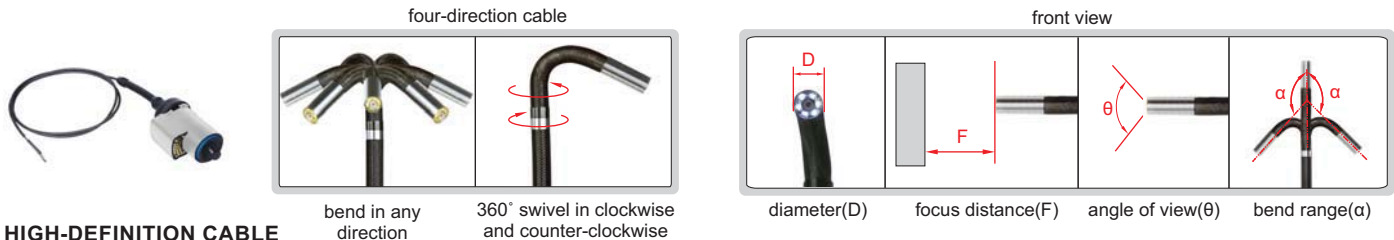

FOUR-DIRECTION CABLE(FRONT VIEW)

Code		ISV-MSU610	ISV-MSU615	ISV-MSU630	ISV-MSU410	ISV-MSU415	ISV-MSU430	
Cable	length	1m	1.5m	3m	1m	1.5m	3m	
	type	tungsten wire weaved cable						
Lens	view direction	front view						
	bend direction	four directions						
	diameter(D)	6.5mm			4.5mm			
	focus distance(F)	15mm~∞			8~80mm			
	bend range(α)	$\pm 160^\circ$			$\pm 120^\circ$			
	angle of view(θ)	$> 120^\circ$						
	illumination	6pcs LED						
pixel	0.92M							
resolution	1280×720							

TWO-DIRECTION CABLE(MICRO)

Code	Cable		Lens									
	length	type	view direction	bend direction	diameter (D)	focus distance(F)	bend range(α)	angle of view(θ)	illumination	pixel	resolution	bend control
ISV-MSU215	1.5m	tungsten wire weaved cable	front view	two directions	2.4mm	5~30mm	$\pm 160^\circ$	$> 120^\circ$	6pcs LED	0.30M	640×480	manual joystick

To be continued

Continued from previous page

SIDE VIEW CABLE

Code	Cable		Lens									
	length	type	view direction	bend direction	diameter (D)	foucus distance(F)	bend range(α)	angle of view(θ)	illumination	pixel	resolution	bend control
ISV-MSU611	1.5m	tungsten wire weaved cable	side view	four directions	6mm	8~80mm	±160°	>120°	2pcs LED	0.92M	1280×720	manual joystick

SCREWED CABLE(WEAR RESISTANCE, SUITABLE FOR CASTINGS, ENGINES, ETC.)

Code	Cable		Lens									
	length	type	view direction	bend direction	diameter (D)	foucus distance(F)	bend range(α)	angle of view(θ)	illumination	pixel	resolution	bend control
ISV-MSU612	1.5m	stainless steel weaved cable	front view	four directions	6mm	15mm~∞	±160°	>120°	2pcs LED	0.92M	1280×720	manual joystick