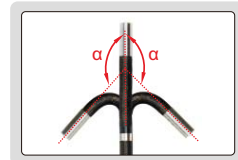

HIGH-DEFINITION 360° SWIVEL VIDEOSCOPIES

IP64
WATERPROOF

TUNGSTEN WIRE WEAVED CABLE
BREAK AND WEAR RESISTANCE

rapid replacement of lens cable

bend in any direction

360° swivel in clockwise and counter-clockwise

bend within α

lens with LED

focus distance

angle of view

power on/off

backside LED illumination

USB port
charger port
video output
SD card

HDMI port
5" LCD

take video

zoom
manual joystick

tungsten wire
weaved cable
length: 1.5m

take picture

lens with
adjustable LED
illumination

rechargeable battery

ISV-MS726

connect to 13.3" high-definition display(supplied with HDMI cable)
(optional)

SPECIFICATION

| Code | ISV-MS726 | ISV-MS724 | |
|-----------|---------------------------------|--|-----------------|
| Lens | diameter(D) | 6.5mm | 4.5mm |
| | lens bending range (α) | $\pm 160^\circ$ | $\pm 120^\circ$ |
| | focus distance(F) | 15mm~ ∞ | 8~80mm |
| | viewing angle (θ) | $> 120^\circ$ | |
| | illumination | 6pcs LED | |
| | pixel | 0.92M | |
| | resolution | 1280x720 | |
| | dust/waterproof | IP64 | |
| | bend control | manual joystick | |
| Cable | length | 1.5m | |
| | type | tungsten wire weaved cable | |
| Main unit | function | take picture, take video | |
| | file format | picture: JPG, video: AVI | |
| | image process | brightness, image quality zoom(1X, 1.5X, 2X, 2.5X, 3X) | |
| | memory | 32G SD card | |
| | output | TV, USB, HDMI | |
| | temperature sensing | display real-time temperature of the probe | |
| | screen rotation | 180° | |
| | power supply | rechargeable battery(for 4 hours working) AC/DC adapter(for continuous working) | |
| Weight | 600g | | |