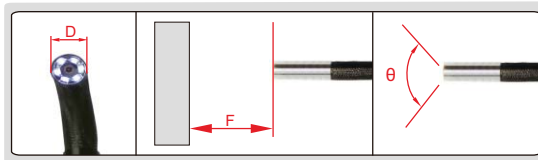

HIGH-DEFINITION 360° SWIVEL VIDEOSCOPIES

IP64
WATERPROOF

TUNGSTEN WIRE WEAVED CABLE
BREAK AND WEAR RESISTANCE

rapid replacement of lens cable

bend in any direction

360° swivel in clockwise and counter-clockwise

bend within α

lens with LED

focus distance

angle of view

power on/off

backside LED illumination

USB port
charger port
video output
SD card

HDMI port
5" LCD

take video

zoom
manual joystick

tungsten wire
weaved cable
length: 1.5m

take picture

lens with
adjustable LED
illumination

rechargeable battery

ISV-MS726

connect to 13.3" high-definition display(supplied with HDMI cable)
(optional)

SPECIFICATION

| Code | ISV-MS726 | ISV-MS724 | |
|-----------|---------------------------------|--|-----------------|
| Lens | diameter(D) | 6.5mm | 4.5mm |
| | lens bending range (α) | $\pm 160^\circ$ | $\pm 120^\circ$ |
| | focus distance(F) | 15mm~ ∞ | 8~80mm |
| | viewing angle (θ) | $> 120^\circ$ | |
| | illumination | 6pcs LED | |
| | pixel | 0.92M | |
| | resolution | 1280x720 | |
| | dust/waterproof | IP64 | |
| | bend control | manual joystick | |
| Cable | length | 1.5m | |
| | type | tungsten wire weaved cable | |
| Main unit | function | take picture, take video | |
| | file format | picture: JPG, video: AVI | |
| | image process | brightness, image quality zoom(1X, 1.5X, 2X, 2.5X, 3X) | |
| | memory | 32G SD card | |
| | output | TV, USB, HDMI | |
| | temperature sensing | display real-time temperature of the probe | |
| | screen rotation | 180° | |
| | power supply | rechargeable battery(for 4 hours working) AC/DC adapter(for continuous working) | |
| Weight | 600g | | |