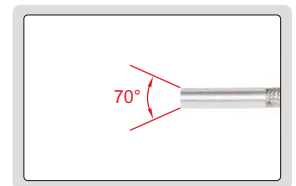

MINOR DIAMETER MOTORIZED SWIVEL VIDEOSCOPIES

METAL WEAVED CABLE RESISTANCE TO BREAK AND WEAR

IP65 WATERPROOF

ISV-8000D swivel modes

bend in any direction

360° swivel in clockwise and counter-clockwise

ISV-6000D and ISV-7000D swivel modes

bend in two directions

lens with adjustable LED illumination

focus distance

angle of view: 70°

bend within ±120°

SPECIFICATION

Code	ISV-6000D	ISV-7000D	ISV-8000D	
Lens	diameter (D)	2.4mm	2.8mm	3.6mm
	swivel mode	two directions	two directions	any direction
	focus distance(F)	5~25mm		
	illumination	2pcs LED	2pcs LED	4pcs LED
	pixel	0.16M		
	resolution	480×320		
	dust/waterproof	IP65		
Cable	bend control	motorized joystick		
	length	1.2m		
Main unit	type	metal wire weaved cable		
	function	take picture, take video		
	file format	picture: JPG , video: AVI		
	image process	brightness, image quality zoom (1X, 2X, 3X)		
	memory	8G SD card		
	output	TV, USB		
Weight	power supply	rechargeable battery (for 4 hours working) AC/DC adapter (for continuous working)		
		0.8kg	0.85kg	0.9kg