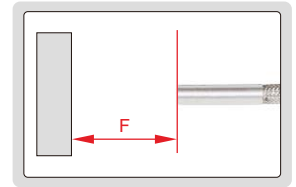

MINOR DIAMETER MOTORIZED SWIVEL VIDEOSCOPIES

METAL WEAVED CABLE RESISTANCE TO BREAK AND WEAR

IP65 WATERPROOF

ISV-8000D swivel modes

bend in any direction

360° swivel in clockwise and counter-clockwise

ISV-6000D and ISV-7000D swivel modes

bend in two directions

lens with adjustable LED illumination

focus distance

angle of view: 70°

bend within ±120°

SPECIFICATION

Code	ISV-6000D	ISV-7000D	ISV-8000D	
Lens	diameter (D)	2.4mm	2.8mm	3.6mm
	swivel mode	two directions	two directions	any direction
	focus distance(F)	5~25mm		
	illumination	2pcs LED	2pcs LED	4pcs LED
	pixel	0.16M		
	resolution	480×320		
	dust/waterproof	IP65		
Cable	bend control	motorized joystick		
	length	1.2m		
Main unit	type	metal wire weaved cable		
	function	take picture, take video		
	file format	picture: JPG , video: AVI		
	image process	brightness, image quality zoom (1X, 2X, 3X)		
	memory	8G SD card		
	output	TV, USB		
Weight	power supply	rechargeable battery (for 4 hours working) AC/DC adapter (for continuous working)		
		0.8kg	0.85kg	0.9kg

STANDARD DELIVERY

Main unit	1pc
Cable with lens	1pc
8G SD card	1pc
AC/DC adapter	1pc
Video output cable	1pc
USB cable	1pc