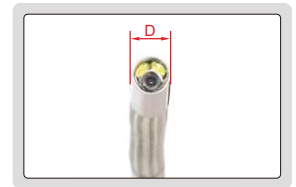

MINOR DIAMETER MOTORIZED SWIVEL VIDEOSCOPIES

METAL WEAVED CABLE RESISTANCE TO BREAK AND WEAR

IP65 WATERPROOF

ISV-8000D swivel modes

bend in any direction

360° swivel in clockwise and counter-clockwise

ISV-6000D and ISV-7000D swivel modes

bend in two directions

lens with adjustable LED illumination

focus distance

angle of view: 70°

bend within ±120°

SPECIFICATION

Code	ISV-6000D	ISV-7000D	ISV-8000D	
Lens	diameter (D)	2.4mm	2.8mm	3.6mm
	swivel mode	two directions	two directions	any direction
	focus distance(F)	5~25mm		
	illumination	2pcs LED	2pcs LED	4pcs LED
	pixel	0.16M		
	resolution	480×320		
	dust/waterproof	IP65		
Cable	bend control	motorized joystick		
	length	1.2m		
Main unit	type	metal wire weaved cable		
	function	take picture, take video		
	file format	picture: JPG , video: AVI		
	image process	brightness, image quality zoom (1X, 2X, 3X)		
	memory	8G SD card		
	output	TV, USB		
Weight	power supply	rechargeable battery (for 4 hours working) AC/DC adapter (for continuous working)		
		0.8kg	0.85kg	0.9kg

STANDARD DELIVERY

Main unit	1pc
Cable with lens	1pc
8G SD card	1pc
AC/DC adapter	1pc
Video output cable	1pc
USB cable	1pc