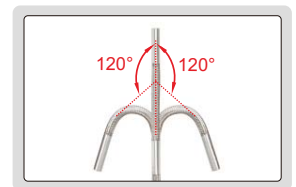

bend in two directions

lens with adjustable LED illumination

focus distance

angle of view: 70°

bend within ±120°

SPECIFICATION

Code	ISV-6000D	ISV-7000D	ISV-8000D	
Lens	diameter (D)	2.4mm	2.8mm	3.6mm
	swivel mode	two directions	two directions	any direction
	focus distance(F)	5~25mm		
	illumination	2pcs LED	2pcs LED	4pcs LED
	pixel	0.16M		
	resolution	480×320		
	dust/waterproof	IP65		
Cable	bend control	motorized joystick		
	length	1.2m		
Main unit	type	metal wire weaved cable		
	function	take picture, take video		
	file format	picture: JPG , video: AVI		
	image process	brightness, image quality zoom (1X, 2X, 3X)		
	memory	8G SD card		
	output	TV, USB		
Weight	power supply	rechargeable battery (for 4 hours working) AC/DC adapter (for continuous working)		
		0.8kg	0.85kg	0.9kg