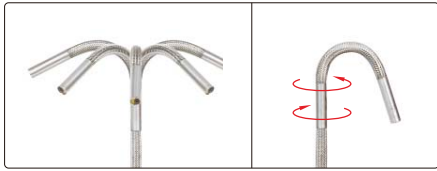

MINOR DIAMETER MOTORIZED SWIVEL VIDEOSCOPIES

METAL WEAVED CABLE RESISTANCE TO BREAK AND WEAR

IP65 WATERPROOF

ISV-8000D swivel modes

bend in any direction

360° swivel in clockwise and counter-clockwise

ISV-6000D and ISV-7000D swivel modes

bend in two directions

lens with adjustable LED illumination

focus distance

angle of view: 70°

bend within ±120°

SPECIFICATION

Code	ISV-6000D	ISV-7000D	ISV-8000D	
Lens	diameter (D)	2.4mm	2.8mm	3.6mm
	swivel mode	two directions	two directions	any direction
	focus distance(F)	5~25mm		
	illumination	2pcs LED	2pcs LED	4pcs LED
	pixel	0.16M		
	resolution	480×320		
	dust/waterproof	IP65		
Cable	bend control	motorized joystick		
	length	1.2m		
Main unit	type	metal wire weaved cable		
	function	take picture, take video		
	file format	picture: JPG , video: AVI		
	image process	brightness, image quality zoom (1X, 2X, 3X)		
	memory	8G SD card		
	output	TV, USB		
Weight	power supply	rechargeable battery (for 4 hours working) AC/DC adapter (for continuous working)		
		0.8kg	0.85kg	0.9kg

STANDARD DELIVERY

Main unit	1pc
Cable with lens	1pc
8G SD card	1pc
AC/DC adapter	1pc
Video output cable	1pc
USB cable	1pc