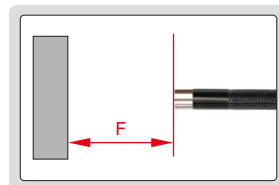

MOTORIZED 360° SWIVEL VIDEOSCOPE

TUNGSTEN WIRE WEAVED CABLE
RESISTANCE TO BREAK AND WEAR

IP65
WATERPROOF

NOTE: THE CABLE CAN BE BENT
BUT CAN'T BE SET AT A FIXED SHAPE

Motorized joystick to bend the probe at any direction

SPECIFICATION

Code	ISV-4000D	ISV-4001D	ISV-5000D	ISV-5001D	
Lens	diameter(D)	6mm		4.5mm	
	focus distance(F)	15mm ~ ∞		8 ~ 80mm	
	illumination	6pcs LED		6pcs LED	
	pixel	0.41M			
	dust/waterproof	IP65			
	bend control	motorized joystick			
Cable	length	1.5m	3m	1.5m	3m
	type	tungsten wire weaved cable			
Main unit	function	take picture, take video			
	file format	picture: JPG, video: AVI			
	image process	brightness, image quality zoom (1X, 2X, 3X)			
	memory	8G SD card			
	output	TV, USB			
power supply	rechargeable battery (for 4 hours working) AC/DC adapter (for continuous working)				
Weight	1kg	1.2kg	0.95kg	1.1kg	