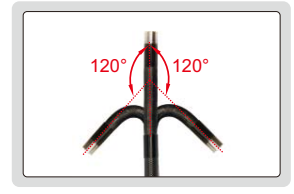

MOTORIZED 360° SWIVEL VIDEOSCOPE

TUNGSTEN WIRE WEAVED CABLE
RESISTANCE TO BREAK AND WEAR

IP65
WATERPROOF

NOTE: THE CABLE CAN BE BENT
BUT CAN'T BE SET AT A FIXED SHAPE

Motorized joystick to bend the probe at any direction

SPECIFICATION

Code	ISV-4000D	ISV-4001D	ISV-5000D	ISV-5001D	
Lens	diameter(D)	6mm		4.5mm	
	focus distance(F)	15mm ~ ∞		8 ~ 80mm	
	illumination	6pcs LED		6pcs LED	
	pixel	0.41M			
	dust/waterproof	IP65			
	bend control	motorized joystick			
Cable	length	1.5m	3m	1.5m	3m
	type	tungsten wire weaved cable			
Main unit	function	take picture, take video			
	file format	picture: JPG, video: AVI			
	image process	brightness, image quality zoom (1X, 2X, 3X)			
	memory	8G SD card			
	output	TV, USB			
power supply	rechargeable battery (for 4 hours working) AC/DC adapter (for continuous working)				
Weight	1kg	1.2kg	0.95kg	1.1kg	