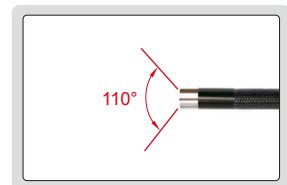

MOTORIZED 360° SWIVEL VIDEOSCOPE

TUNGSTEN WIRE WEAVED CABLE
RESISTANCE TO BREAK AND WEAR

IP65
WATERPROOF

NOTE: THE CABLE CAN BE BENT
BUT CAN'T BE SET AT A FIXED SHAPE

Motorized joystick to bend the probe at any direction

SPECIFICATION

Code	ISV-4000D	ISV-4001D	ISV-5000D	ISV-5001D	
Lens	diameter(D)	6mm		4.5mm	
	focus distance(F)	15mm ~ ∞		8 ~ 80mm	
	illumination	6pcs LED		6pcs LED	
	pixel	0.41M			
	dust/waterproof	IP65			
	bend control	motorized joystick			
Cable	length	1.5m	3m	1.5m	3m
	type	tungsten wire weaved cable			
Main unit	function	take picture, take video			
	file format	picture: JPG, video: AVI			
	image process	brightness, image quality zoom (1X, 2X, 3X)			
	memory	8G SD card			
	output	TV, USB			
power supply	rechargeable battery (for 4 hours working) AC/DC adapter (for continuous working)				
Weight	1kg	1.2kg	0.95kg	1.1kg	