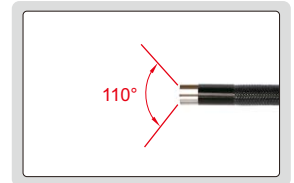

MOTORIZED 360° SWIVEL VIDEOSCOPE

TUNGSTEN WIRE WEAVED CABLE
RESISTANCE TO BREAK AND WEAR

IP65
WATERPROOF

NOTE: THE CABLE CAN BE BENT
BUT CAN'T BE SET AT A FIXED SHAPE

Motorized joystick to bend the probe at any direction

SPECIFICATION

Code	ISV-4000D	ISV-4001D	ISV-5000D	ISV-5001D	
Lens	diameter(D)	6mm		4.5mm	
	focus distance(F)	15mm ~ ∞		8 ~ 80mm	
	illumination	6pcs LED		6pcs LED	
	pixel	0.41M			
	dust/waterproof	IP65			
	bend control	motorized joystick			
Cable	length	1.5m	3m	1.5m	3m
	type	tungsten wire weaved cable			
Main unit	function	take picture, take video			
	file format	picture: JPG, video: AVI			
	image process	brightness, image quality zoom (1X, 2X, 3X)			
	memory	8G SD card			
	output	TV, USB			
power supply	rechargeable battery (for 4 hours working) AC/DC adapter (for continuous working)				
Weight	1kg	1.2kg	0.95kg	1.1kg	