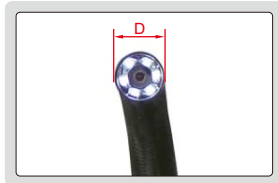

MOTORIZED 360° SWIVEL VIDEOSCOPE

TUNGSTEN WIRE WEAVED CABLE
RESISTANCE TO BREAK AND WEAR

IP65
WATERPROOF

NOTE: THE CABLE CAN BE BENT
BUT CAN'T BE SET AT A FIXED SHAPE

Motorized joystick to bend the probe at any direction

SPECIFICATION

Code	ISV-4000D	ISV-4001D	ISV-5000D	ISV-5001D	
Lens	diameter(D)	6mm		4.5mm	
	focus distance(F)	15mm ~ ∞		8 ~ 80mm	
	illumination	6pcs LED		6pcs LED	
	pixel	0.41M			
	dust/waterproof	IP65			
	bend control	motorized joystick			
Cable	length	1.5m	3m	1.5m	3m
	type	tungsten wire weaved cable			
Main unit	function	take picture, take video			
	file format	picture: JPG, video: AVI			
	image process	brightness, image quality zoom (1X, 2X, 3X)			
	memory	8G SD card			
	output	TV, USB			
power supply	rechargeable battery (for 4 hours working) AC/DC adapter (for continuous working)				
Weight	1kg	1.2kg	0.95kg	1.1kg	

STANDARD DELIVERY

Main unit	1pc
Cable with lens	1pc
8G SD card	1pc
AC/DC adapter	1pc
Video output cable	1pc
USB cable	1pc