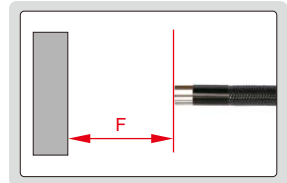

MOTORIZED 360° SWIVEL VIDEOSCOPE

TUNGSTEN WIRE WEAVED CABLE
RESISTANCE TO BREAK AND WEAR

IP65
WATERPROOF

NOTE: THE CABLE CAN BE BENT
BUT CAN'T BE SET AT A FIXED SHAPE

Motorized joystick to bend the probe at any direction

SPECIFICATION

Code	ISV-4000D	ISV-4001D	ISV-5000D	ISV-5001D	
Lens	diameter(D)	6mm		4.5mm	
	focus distance(F)	15mm ~ ∞		8 ~ 80mm	
	illumination	6pcs LED		6pcs LED	
	pixel	0.41M			
	dust/waterproof	IP65			
	bend control	motorized joystick			
Cable	length	1.5m	3m	1.5m	3m
	type	tungsten wire weaved cable			
Main unit	function	take picture, take video			
	file format	picture: JPG, video: AVI			
	image process	brightness, image quality zoom (1X, 2X, 3X)			
	memory	8G SD card			
	output	TV, USB			
power supply	rechargeable battery (for 4 hours working) AC/DC adapter (for continuous working)				
Weight	1kg	1.2kg	0.95kg	1.1kg	