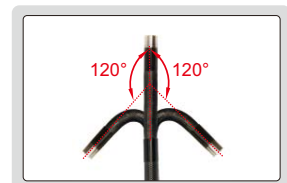

MOTORIZED 360° SWIVEL VIDEOSCOPE

TUNGSTEN WIRE WEAVED CABLE
RESISTANCE TO BREAK AND WEAR

IP65
WATERPROOF

NOTE: THE CABLE CAN BE BENT
BUT CAN'T BE SET AT A FIXED SHAPE

Motorized joystick to bend the probe at any direction

SPECIFICATION

Code	ISV-4000D	ISV-4001D	ISV-5000D	ISV-5001D	
Lens	diameter(D)	6mm		4.5mm	
	focus distance(F)	15mm ~ ∞		8 ~ 80mm	
	illumination	6pcs LED		6pcs LED	
	pixel	0.41M			
	dust/waterproof	IP65			
	bend control	motorized joystick			
Cable	length	1.5m	3m	1.5m	3m
	type	tungsten wire weaved cable			
Main unit	function	take picture, take video			
	file format	picture: JPG, video: AVI			
	image process	brightness, image quality zoom (1X, 2X, 3X)			
	memory	8G SD card			
	output	TV, USB			
power supply	rechargeable battery (for 4 hours working) AC/DC adapter (for continuous working)				
Weight	1kg	1.2kg	0.95kg	1.1kg	