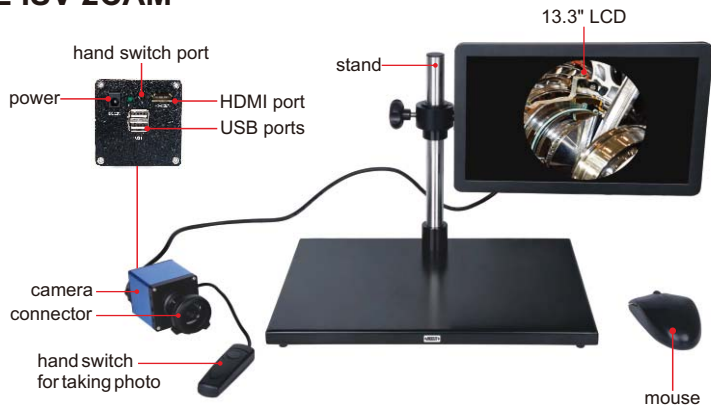

CAMERA (WITH DISPLAY) CODE ISV-2CAM

TAKE PICTURES

16G USB flash disk
(included)

- For rigid borescopes (part no. **ISV-1Hxx**)
- 1080P high-definition image
- Take pictures, saved to USB flash disk
- Automatic white balance and exposure
- Brightness, contrast ratio, gain are adjustable
- Focus is adjustable

SPECIFICATION

Sensor	1/2" CMOS
Pixel	2M
Resolution	1920×1080
Frame rate	60fps
Output	HDMI
Power supply	power adapter
Dimension (L×W×H)	570×300×280mm
Weight	5kg

STANDARD DELIVERY

Camera	1pc
Connector	1pc
Hand switch	1pc
13.3 LCD	1pc
Stand	1pc
16G USB flash disk	1pc
Mouse	1pc
HDMI cable	1pc
Power adapter	2pc