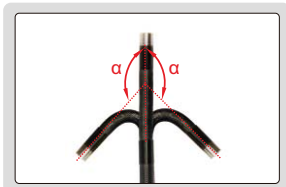

MANUAL 360° SWIVEL VIDEOSCOPIES

IP64
WATERPROOF

TUNGSTEN WIRE WEAVED CABLE
RESISTANCE TO BREAK AND WEAR

the cable is interchangeable

bend in any direction

360° swivel in clockwise and counter-clockwise

bending range of lens

lens with LED adjustable illumination

focus distance

angle of view

tungsten wire weaved cable

lens with adjustable LED illumination

SPECIFICATION

Code	ISV-2002DS	ISV-2000DS	ISV-2001DS	ISV-3002DS	ISV-3000DS	ISV-3001DS	
Lens	diameter (D)	6.5mm			4.5mm		
	focus distance (F)	15mm~∞			8~80mm		
	bending range (α)	±160°	±160°	±120°	±120°	±120°	
	angle of view (θ)	90°			80°		
	illumination	8 pcs LED			6 pcs LED		
	pixel	0.44M			0.4M		
	resolution	800×480					
	dust/waterproof	IP64					
	bend control	manual joystick					
Cable	length	1m	1.5m	3m	1m	1.5m	3m
	type	tungsten wire weaved cable					
Main unit	function	take picture, take video					
	file format	picture: JPG, video: AVI					
	image process	brightness, image quality zoom (1X, 2X, 3X)					
	memory	8G SD card					
	output	TV, USB					
power supply	rechargeable battery (for 4 hours working) AC/DC adapter (for continuous working)						
Weight	600g	650g	800g	550g	600g	700g	