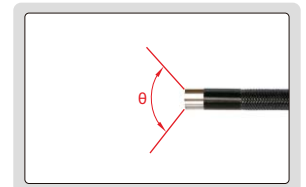

MANUAL 360° SWIVEL VIDEOSCOPIES

IP64
WATERPROOF

TUNGSTEN WIRE WEAVED CABLE
RESISTANCE TO BREAK AND WEAR

the cable is interchangeable

bend in any direction

360° swivel in clockwise and counter-clockwise

bending range of lens

lens with LED adjustable illumination

focus distance

angle of view

tungsten wire weaved cable

lens with adjustable LED illumination

SPECIFICATION

Code	ISV-2002DS	ISV-2000DS	ISV-2001DS	ISV-3002DS	ISV-3000DS	ISV-3001DS	
Lens	diameter (D)	6.5mm			4.5mm		
	focus distance (F)	15mm~∞			8~80mm		
	bending range (α)	±160°	±160°	±120°	±120°	±120°	
	angle of view (θ)	90°			80°		
	illumination	8 pcs LED			6 pcs LED		
	pixel	0.44M			0.4M		
	resolution	800×480					
	dust/waterproof	IP64					
	bend control	manual joystick					
Cable	length	1m	1.5m	3m	1m	1.5m	3m
	type	tungsten wire weaved cable					
Main unit	function	take picture, take video					
	file format	picture: JPG, video: AVI					
	image process	brightness, image quality zoom (1X, 2X, 3X)					
	memory	8G SD card					
	output	TV, USB					
power supply	rechargeable battery (for 4 hours working) AC/DC adapter (for continuous working)						
Weight	600g	650g	800g	550g	600g	700g	