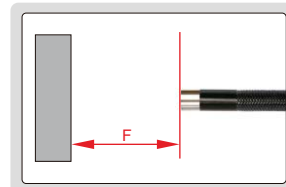

MANUAL 360° SWIVEL VIDEOSCOPIES

IP64
WATERPROOF

TUNGSTEN WIRE WEAVED CABLE
RESISTANCE TO BREAK AND WEAR

the cable is interchangeable

bend in any direction

360° swivel in clockwise and counter-clockwise

bending range of lens

lens with LED adjustable illumination

focus distance

angle of view

tungsten wire weaved cable

lens with adjustable LED illumination

SPECIFICATION

Code	ISV-2002DS	ISV-2000DS	ISV-2001DS	ISV-3002DS	ISV-3000DS	ISV-3001DS	
Lens	diameter (D)	6.5mm			4.5mm		
	focus distance (F)	15mm~∞			8~80mm		
	bending range (α)	±160°	±160°	±120°	±120°	±120°	
	angle of view (θ)	90°			80°		
	illumination	8 pcs LED			6 pcs LED		
	pixel	0.44M			0.4M		
	resolution	800×480					
	dust/waterproof	IP64					
	bend control	manual joystick					
Cable	length	1m	1.5m	3m	1m	1.5m	3m
	type	tungsten wire weaved cable					
Main unit	function	take picture, take video					
	file format	picture: JPG, video: AVI					
	image process	brightness, image quality zoom (1X, 2X, 3X)					
	memory	8G SD card					
	output	TV, USB					
power supply	rechargeable battery (for 4 hours working) AC/DC adapter (for continuous working)						
Weight	600g	650g	800g	550g	600g	700g	