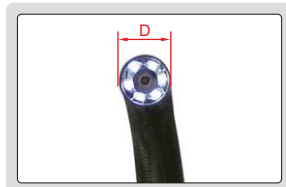

MANUAL 360° SWIVEL VIDEOSCOPIES

IP64
WATERPROOF

TUNGSTEN WIRE WEAVED CABLE
RESISTANCE TO BREAK AND WEAR

the cable is interchangeable

bend in any direction

360° swivel in clockwise and counter-clockwise

bending range of lens

lens with LED adjustable illumination

focus distance

angle of view

tungsten wire weaved cable

lens with adjustable LED illumination

SPECIFICATION

Code	ISV-2002DS	ISV-2000DS	ISV-2001DS	ISV-3002DS	ISV-3000DS	ISV-3001DS	
Lens	diameter (D)	6.5mm			4.5mm		
	focus distance (F)	15mm~∞			8~80mm		
	bending range (α)	±160°	±160°	±120°	±120°	±120°	
	angle of view (θ)	90°			80°		
	illumination	8 pcs LED			6 pcs LED		
	pixel	0.44M			0.4M		
	resolution	800×480					
	dust/waterproof	IP64					
	bend control	manual joystick					
Cable	length	1m	1.5m	3m	1m	1.5m	3m
	type	tungsten wire weaved cable					
Main unit	function	take picture, take video					
	file format	picture: JPG, video: AVI					
	image process	brightness, image quality zoom (1X, 2X, 3X)					
	memory	8G SD card					
	output	TV, USB					
power supply	rechargeable battery (for 4 hours working) AC/DC adapter (for continuous working)						
Weight	600g	650g	800g	550g	600g	700g	