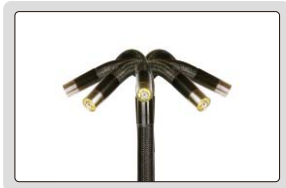

MANUAL 360° SWIVEL VIDEOSCOPIES

IP64
WATERPROOF

TUNGSTEN WIRE WEAVED CABLE
RESISTANCE TO BREAK AND WEAR

the cable is interchangeable

bend in any direction

360° swivel in clockwise and counter-clockwise

bending range of lens

lens with LED adjustable illumination

focus distance

angle of view

tungsten wire weaved cable

lens with adjustable LED illumination

SPECIFICATION

Code	ISV-2002DS	ISV-2000DS	ISV-2001DS	ISV-3002DS	ISV-3000DS	ISV-3001DS	
Lens	diameter (D)	6.5mm			4.5mm		
	focus distance (F)	15mm~∞			8~80mm		
	bending range (α)	±160°	±160°	±120°	±120°	±120°	
	angle of view (θ)	90°			80°		
	illumination	8 pcs LED			6 pcs LED		
	pixel	0.44M			0.4M		
	resolution	800×480					
	dust/waterproof	IP64					
	bend control	manual joystick					
Cable	length	1m	1.5m	3m	1m	1.5m	3m
	type	tungsten wire weaved cable					
Main unit	function	take picture, take video					
	file format	picture: JPG, video: AVI					
	image process	brightness, image quality zoom (1X, 2X, 3X)					
	memory	8G SD card					
	output	TV, USB					
power supply	rechargeable battery (for 4 hours working) AC/DC adapter (for continuous working)						
Weight	600g	650g	800g	550g	600g	700g	