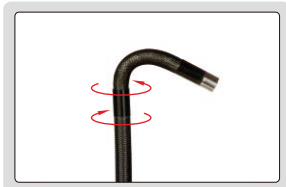

MANUAL 360° SWIVEL VIDEOSCOPIES

IP64
WATERPROOF

TUNGSTEN WIRE WEAVED CABLE
RESISTANCE TO BREAK AND WEAR

the cable is interchangeable

bend in any direction

360° swivel in clockwise and counter-clockwise

bending range of lens

lens with LED adjustable illumination

focus distance

angle of view

tungsten wire weaved cable

lens with adjustable LED illumination

SPECIFICATION

Code	ISV-2002DS	ISV-2000DS	ISV-2001DS	ISV-3002DS	ISV-3000DS	ISV-3001DS	
Lens	diameter (D)	6.5mm			4.5mm		
	focus distance (F)	15mm~∞			8~80mm		
	bending range (α)	±160°	±160°	±120°	±120°	±120°	
	angle of view (θ)	90°			80°		
	illumination	8 pcs LED			6 pcs LED		
	pixel	0.44M			0.4M		
	resolution	800×480					
	dust/waterproof	IP64					
	bend control	manual joystick					
Cable	length	1m	1.5m	3m	1m	1.5m	3m
	type	tungsten wire weaved cable					
Main unit	function	take picture, take video					
	file format	picture: JPG, video: AVI					
	image process	brightness, image quality zoom (1X, 2X, 3X)					
	memory	8G SD card					
	output	TV, USB					
power supply	rechargeable battery (for 4 hours working) AC/DC adapter (for continuous working)						
Weight	600g	650g	800g	550g	600g	700g	