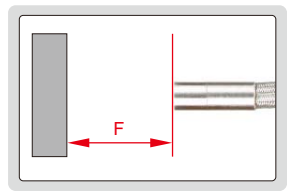

MANUAL 360° SWIVEL VIDEOSCOPE

STEEL WIRE WEAVED CABLE
RESISTANCE TO BREAK AND WEAR

ATTENTION: THE CABLE CAN BE BENT
BUT CAN'T BE SET AT A FIXED SHAPE

bend in any direction

360° swivel in clockwise and counter-clockwise

bend within ±120°

steel wire weaved cable length: 1.5m

lens with adjustable LED illumination

IP65
WATERPROOF

ISV-2000D

lens with LED adjustable illumination

focus distance

angle of view: 100°

base (optional)

SPECIFICATION

Code	ISV-2002D	ISV-2000D	ISV-2001D	ISV-3002D	ISV-3000D	ISV-3001D	
Lens	diameter(D)	6.5mm			4.5mm		
	focus distance(F)	15mm ~ ∞			8 ~ 80mm		
	illumination	8pcs LED			6pcs LED		
	pixel	0.35M					
	dust/waterproof	IP65					
	bend control	manual joystick					
Cable	length	1m	1.5m	3m	1m	1.5m	3m
	type	steel wire weaved cable					
Main unit	function	take picture, take video					
	file format	picture: JPG, video: AVI					
	image process	brightness, image quality zoom (1X, 2X, 3X, 4X, 5X)					
	memory	8G SD card					
	output	TV, USB					
power supply	rechargeable battery (for 2 hours working) AC/DC adapter (for continuous working)						
Weight	600g	650g	800g	550g	600g	700g	