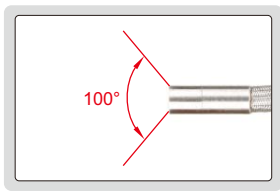

# MANUAL 360° SWIVEL VIDEOSCOPE

STEEL WIRE WEAVED CABLE  
RESISTANCE TO BREAK AND WEAR

ATTENTION: THE CABLE CAN BE BENT  
BUT CAN'T BE SET AT A FIXED SHAPE

bend in any direction

360° swivel in clockwise and counter-clockwise

bend within ±120°

steel wire weaved cable  
length: 1.5m

lens with adjustable LED illumination

IP65  
WATERPROOF

ISV-2000D

lens with LED adjustable illumination

focus distance

angle of view: 100°

## SPECIFICATION

Code	ISV-2002D	ISV-2000D	ISV-2001D	ISV-3002D	ISV-3000D	ISV-3001D	
Lens	diameter(D)	6.5mm			4.5mm		
	focus distance(F)	15mm ~ ∞			8 ~ 80mm		
	illumination	8pcs LED			6pcs LED		
	pixel	0.35M					
	dust/waterproof	IP65					
	bend control	manual joystick					
Cable	length	1m	1.5m	3m	1m	1.5m	3m
	type	steel wire weaved cable					
Main unit	function	take picture, take video					
	file format	picture: JPG, video: AVI					
	image process	brightness, image quality zoom (1X, 2X, 3X, 4X, 5X)					
	memory	8G SD card					
	output	TV, USB					
power supply	rechargeable battery (for 2 hours working) AC/DC adapter (for continuous working)						
Weight	600g	650g	800g	550g	600g	700g	