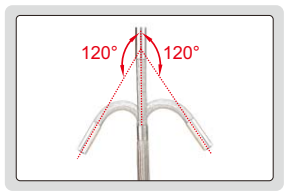

# MANUAL 360° SWIVEL VIDEOSCOPE

STEEL WIRE WEAVED CABLE  
RESISTANCE TO BREAK AND WEAR

ATTENTION: THE CABLE CAN BE BENT  
BUT CAN'T BE SET AT A FIXED SHAPE

bend in any direction

360° swivel in clockwise and counter-clockwise

bend within ±120°

steel wire weaved cable  
length: 1.5m

lens with adjustable LED illumination

IP65  
WATERPROOF

ISV-2000D

lens with LED adjustable illumination

focus distance

angle of view: 100°

## SPECIFICATION

Code	ISV-2002D	ISV-2000D	ISV-2001D	ISV-3002D	ISV-3000D	ISV-3001D	
Lens	diameter(D)	6.5mm			4.5mm		
	focus distance(F)	15mm ~ ∞			8 ~ 80mm		
	illumination	8pcs LED			6pcs LED		
	pixel	0.35M					
	dust/waterproof	IP65					
	bend control	manual joystick					
Cable	length	1m	1.5m	3m	1m	1.5m	3m
	type	steel wire weaved cable					
Main unit	function	take picture, take video					
	file format	picture: JPG, video: AVI					
	image process	brightness, image quality zoom (1X, 2X, 3X, 4X, 5X)					
	memory	8G SD card					
	output	TV, USB					
power supply	rechargeable battery (for 2 hours working) AC/DC adapter (for continuous working)						
Weight	600g	650g	800g	550g	600g	700g	