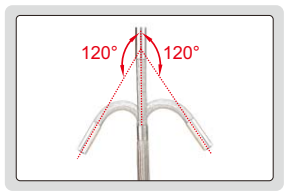

MANUAL 360° SWIVEL VIDEOSCOPE

STEEL WIRE WEAVED CABLE
RESISTANCE TO BREAK AND WEAR

ATTENTION: THE CABLE CAN BE BENT
BUT CAN'T BE SET AT A FIXED SHAPE

bend in any direction

360° swivel in clockwise and counter-clockwise

bend within ±120°

steel wire weaved cable length: 1.5m

lens with adjustable LED illumination

IP65
WATERPROOF

ISV-2000D

lens with LED adjustable illumination

focus distance

angle of view: 100°

base (optional)

SPECIFICATION

Code	ISV-2002D	ISV-2000D	ISV-2001D	ISV-3002D	ISV-3000D	ISV-3001D	
Lens	diameter(D)	6.5mm			4.5mm		
	focus distance(F)	15mm ~ ∞			8 ~ 80mm		
	illumination	8pcs LED			6pcs LED		
	pixel	0.35M					
	dust/waterproof	IP65					
	bend control	manual joystick					
Cable	length	1m	1.5m	3m	1m	1.5m	3m
	type	steel wire weaved cable					
Main unit	function	take picture, take video					
	file format	picture: JPG, video: AVI					
	image process	brightness, image quality zoom (1X, 2X, 3X, 4X, 5X)					
	memory	8G SD card					
	output	TV, USB					
power supply	rechargeable battery (for 2 hours working) AC/DC adapter (for continuous working)						
Weight	600g	650g	800g	550g	600g	700g	