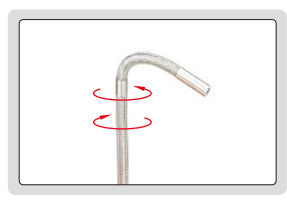

# MANUAL 360° SWIVEL VIDEOSCOPE

STEEL WIRE WEAVED CABLE  
RESISTANCE TO BREAK AND WEAR

ATTENTION: THE CABLE CAN BE BENT  
BUT CAN'T BE SET AT A FIXED SHAPE

bend in any direction

360° swivel in clockwise and counter-clockwise

bend within ±120°

steel wire weaved cable  
length: 1.5m

lens with adjustable LED illumination

IP65  
WATERPROOF

ISV-2000D

lens with LED adjustable illumination

focus distance

angle of view: 100°

## SPECIFICATION

Code	ISV-2002D	ISV-2000D	ISV-2001D	ISV-3002D	ISV-3000D	ISV-3001D	
Lens	diameter(D)	6.5mm			4.5mm		
	focus distance(F)	15mm ~ ∞			8 ~ 80mm		
	illumination	8pcs LED			6pcs LED		
	pixel	0.35M					
	dust/waterproof	IP65					
	bend control	manual joystick					
Cable	length	1m	1.5m	3m	1m	1.5m	3m
	type	steel wire weaved cable					
Main unit	function	take picture, take video					
	file format	picture: JPG, video: AVI					
	image process	brightness, image quality zoom (1X, 2X, 3X, 4X, 5X)					
	memory	8G SD card					
	output	TV, USB					
power supply	rechargeable battery (for 2 hours working) AC/DC adapter (for continuous working)						
Weight	600g	650g	800g	550g	600g	700g	