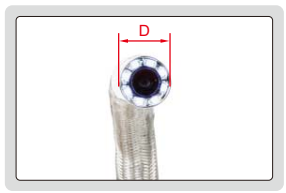

MANUAL 360° SWIVEL VIDEOSCOPE

STEEL WIRE WEAVED CABLE
RESISTANCE TO BREAK AND WEAR

ATTENTION: THE CABLE CAN BE BENT
BUT CAN'T BE SET AT A FIXED SHAPE

bend in any direction

360° swivel in clockwise and counter-clockwise

bend within ±120°

steel wire weaved cable length: 1.5m

lens with adjustable LED illumination

IP65
WATERPROOF

ISV-2000D

lens with LED adjustable illumination

focus distance

angle of view: 100°

base (optional)

SPECIFICATION

Code	ISV-2002D	ISV-2000D	ISV-2001D	ISV-3002D	ISV-3000D	ISV-3001D	
Lens	diameter(D)	6.5mm			4.5mm		
	focus distance(F)	15mm ~ ∞			8 ~ 80mm		
	illumination	8pcs LED			6pcs LED		
	pixel	0.35M					
	dust/waterproof	IP65					
	bend control	manual joystick					
Cable	length	1m	1.5m	3m	1m	1.5m	3m
	type	steel wire weaved cable					
Main unit	function	take picture, take video					
	file format	picture: JPG, video: AVI					
	image process	brightness, image quality zoom (1X, 2X, 3X, 4X, 5X)					
	memory	8G SD card					
	output	TV, USB					
power supply	rechargeable battery (for 2 hours working) AC/DC adapter (for continuous working)						
Weight	600g	650g	800g	550g	600g	700g	