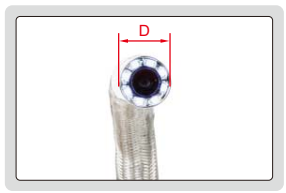

# MANUAL 360° SWIVEL VIDEOSCOPE

STEEL WIRE WEAVED CABLE  
RESISTANCE TO BREAK AND WEAR

ATTENTION: THE CABLE CAN BE BENT  
BUT CAN'T BE SET AT A FIXED SHAPE

bend in any direction

360° swivel in clockwise and counter-clockwise

bend within ±120°

steel wire weaved cable  
length: 1.5m

lens with adjustable LED illumination

IP65  
WATERPROOF

ISV-2000D

lens with LED adjustable illumination

focus distance

angle of view: 100°

## SPECIFICATION

Code	ISV-2002D	ISV-2000D	ISV-2001D	ISV-3002D	ISV-3000D	ISV-3001D	
Lens	diameter(D)	6.5mm			4.5mm		
	focus distance(F)	15mm ~ ∞			8 ~ 80mm		
	illumination	8pcs LED			6pcs LED		
	pixel	0.35M					
	dust/waterproof	IP65					
	bend control	manual joystick					
Cable	length	1m	1.5m	3m	1m	1.5m	3m
	type	steel wire weaved cable					
Main unit	function	take picture, take video					
	file format	picture: JPG, video: AVI					
	image process	brightness, image quality zoom (1X, 2X, 3X, 4X, 5X)					
	memory	8G SD card					
	output	TV, USB					
power supply	rechargeable battery (for 2 hours working) AC/DC adapter (for continuous working)						
Weight	600g	650g	800g	550g	600g	700g	