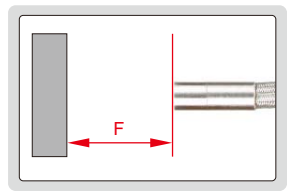

# MANUAL 360° SWIVEL VIDEOSCOPE

STEEL WIRE WEAVED CABLE  
RESISTANCE TO BREAK AND WEAR

ATTENTION: THE CABLE CAN BE BENT  
BUT CAN'T BE SET AT A FIXED SHAPE

bend in any direction

360° swivel in clockwise and counter-clockwise

bend within ±120°

steel wire weaved cable  
length: 1.5m

lens with adjustable LED illumination

IP65  
WATERPROOF

ISV-2000D

lens with LED adjustable illumination

focus distance

angle of view: 100°

## SPECIFICATION

Code	ISV-2002D	ISV-2000D	ISV-2001D	ISV-3002D	ISV-3000D	ISV-3001D	
Lens	diameter(D)	6.5mm			4.5mm		
	focus distance(F)	15mm ~ ∞			8 ~ 80mm		
	illumination	8pcs LED			6pcs LED		
	pixel	0.35M					
	dust/waterproof	IP65					
	bend control	manual joystick					
Cable	length	1m	1.5m	3m	1m	1.5m	3m
	type	steel wire weaved cable					
Main unit	function	take picture, take video					
	file format	picture: JPG, video: AVI					
	image process	brightness, image quality zoom (1X, 2X, 3X, 4X, 5X)					
	memory	8G SD card					
	output	TV, USB					
power supply	rechargeable battery (for 2 hours working) AC/DC adapter (for continuous working)						
Weight	600g	650g	800g	550g	600g	700g	