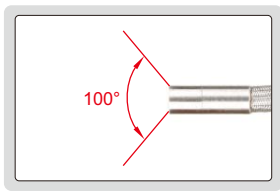

MANUAL 360° SWIVEL VIDEOSCOPE

STEEL WIRE WEAVED CABLE
RESISTANCE TO BREAK AND WEAR

ATTENTION: THE CABLE CAN BE BENT
BUT CAN'T BE SET AT A FIXED SHAPE

bend in any direction

360° swivel in clockwise and counter-clockwise

bend within ±120°

steel wire weaved cable length: 1.5m

lens with adjustable LED illumination

IP65
WATERPROOF

ISV-2000D

lens with LED adjustable illumination

focus distance

angle of view: 100°

base (optional)

SPECIFICATION

Code	ISV-2002D	ISV-2000D	ISV-2001D	ISV-3002D	ISV-3000D	ISV-3001D	
Lens	diameter(D)	6.5mm			4.5mm		
	focus distance(F)	15mm ~ ∞			8 ~ 80mm		
	illumination	8pcs LED			6pcs LED		
	pixel	0.35M					
	dust/waterproof	IP65					
	bend control	manual joystick					
Cable	length	1m	1.5m	3m	1m	1.5m	3m
	type	steel wire weaved cable					
Main unit	function	take picture, take video					
	file format	picture: JPG, video: AVI					
	image process	brightness, image quality zoom (1X, 2X, 3X, 4X, 5X)					
	memory	8G SD card					
	output	TV, USB					
power supply	rechargeable battery (for 2 hours working) AC/DC adapter (for continuous working)						
Weight	600g	650g	800g	550g	600g	700g	