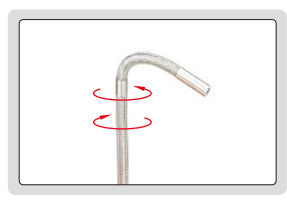

MANUAL 360° SWIVEL VIDEOSCOPE

STEEL WIRE WEAVED CABLE
RESISTANCE TO BREAK AND WEAR

ATTENTION: THE CABLE CAN BE BENT
BUT CAN'T BE SET AT A FIXED SHAPE

bend in any direction

360° swivel in clockwise and counter-clockwise

bend within ±120°

steel wire weaved cable length: 1.5m

lens with adjustable LED illumination

IP65
WATERPROOF

ISV-2000D

lens with LED adjustable illumination

focus distance

angle of view: 100°

base (optional)

SPECIFICATION

Code	ISV-2002D	ISV-2000D	ISV-2001D	ISV-3002D	ISV-3000D	ISV-3001D	
Lens	diameter(D)	6.5mm			4.5mm		
	focus distance(F)	15mm ~ ∞			8 ~ 80mm		
	illumination	8pcs LED			6pcs LED		
	pixel	0.35M					
	dust/waterproof	IP65					
	bend control	manual joystick					
Cable	length	1m	1.5m	3m	1m	1.5m	3m
	type	steel wire weaved cable					
Main unit	function	take picture, take video					
	file format	picture: JPG, video: AVI					
	image process	brightness, image quality zoom (1X, 2X, 3X, 4X, 5X)					
	memory	8G SD card					
	output	TV, USB					
power supply	rechargeable battery (for 2 hours working) AC/DC adapter (for continuous working)						
Weight	600g	650g	800g	550g	600g	700g	

STANDARD DELIVERY

Main unit	1pc
Cable with lens	1pc
8G SD card	1pc
AC/DC adapter	1pc
Video output cable	1pc
USB cable	1pc

OPTIONAL ACCESSORY

Base	ISV-2000D-BASE
------	----------------