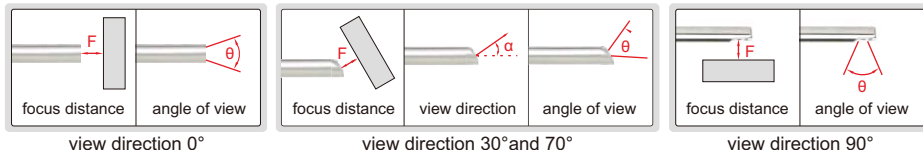

RIGID BORESCOPIES

IP67
WATERPROOF

ISV-1H4300

- Focus distance: 2mm, depth of view: 5~100mm
- Dust/waterproof level: IP67
- Can be used in the liquid with temperature: -10°C~85°C

SPECIFICATION

Code	Length (L)	View direction (α)	Diameter (D)	Angle of view (θ)
ISV-1H4170	174mm	0°	4mm	≥60°
ISV-1H4173	174mm	30°		
ISV-1H4177	174mm	70°		
ISV-1H4179	166mm	90°		
ISV-1H4300	302mm	0°		
ISV-1H4303	302mm	30°		
ISV-1H4307	302mm	70°		
ISV-1H4309	297mm	90°		

Code	Length (L)	View direction (α)	Diameter (D)	Angle of view (θ)
ISV-1H6200	209mm	0°	6mm	≥70°
ISV-1H6203	209mm	30°		
ISV-1H6207	209mm	70°		
ISV-1H6209	166mm	90°		
ISV-1H6320	328mm	0°		
ISV-1H6323	328mm	30°		
ISV-1H6327	328mm	70°		
ISV-1H6329	330mm	90°		