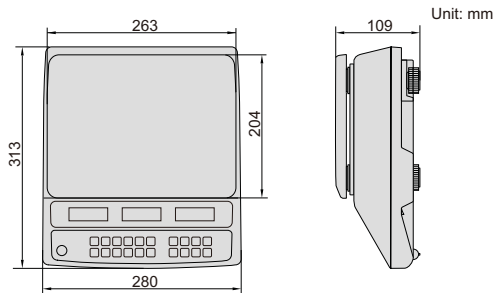

COUNTING SCALES

**ATTENTION:
NO DATA OUTPUT**

- LCD display, with backlight
- Zero-setting, subtracting tare value, counting, accumulation, checking alarm
- Overload alarm
- Automatic power off

8101-30

Code	8101-6	8101-15	8101-30
Capacity	6kg	15kg	30kg
Minimum capacity	4g	10g	20g
Readout	0.2g	0.5g	1g
Resolution	30000d		
Operating temperature	-10~40°C		
Power	rechargeable battery (6V/3.2Ah) power adapter (12V/500mA)		
Dimensions of pan	263×204mm		