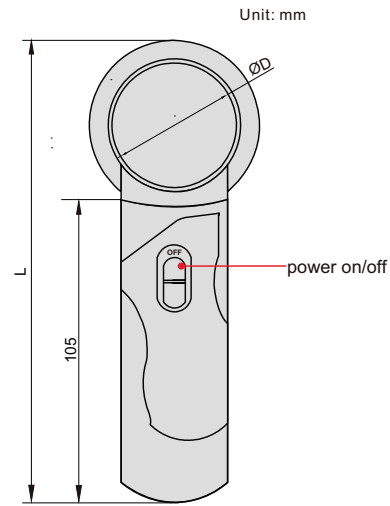

MAGNIFIER WITH TWO LENSES

- Resin lens
- Interchangeable lenses
- Powered by 3pcs AAA batteries (included)

(mm)

Code	Lens number	Magnification	Lens diameter(ØD)	L
7522-610	2pcs	6X	37mm	148mm
		10X	50mm	160mm