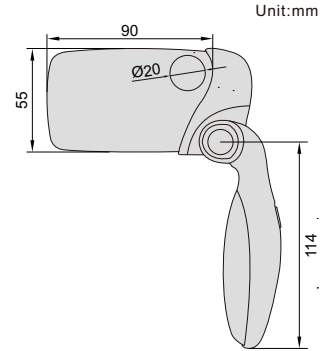

## MAGNIFIER WITH ILLUMINATION

7518-26

- Two magnifications
- LED illumination
- Powered by 2pcs AAA batteries (included)
- Resin lens

Code	Magnification	Lens size
7518-26	2X/6X	90x55mm