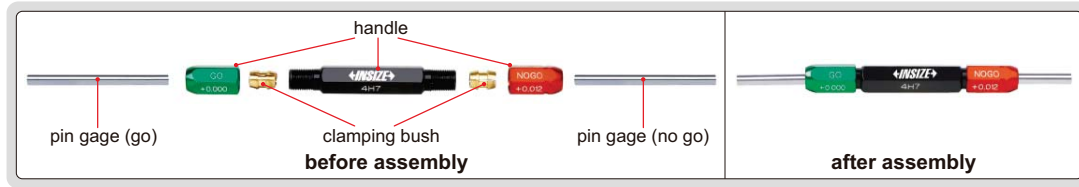

PIN GAGE HANDLES

Handle

brass
(0.2~7.14mm)

aluminum
(7.14~25.65mm)
clamping bush

- Wrench is needed to install pins
- Clamping bushes (0.2~7.14mm) are made of brass, clamping bushes (7.14~25.65mm) are made of aluminum

Code	Applicable pin gage diameter (mm)	Including	
		Handle	Clamping bush (mm)
7341-0S	0.2-1.02	1pc	6 pairs (the clamping range are 0.2-0.38, 0.38-0.51, 0.51-0.64, 0.64-0.76, 0.76-0.89, 0.89-1.02)
7341-1S	1.02-1.91	1pc	7 pairs (the clamping range are 1.02-1.14, 1.14-1.27, 1.27-1.40, 1.40-1.52, 1.52-1.65, 1.65-1.78, 1.78-1.91)
7341-2S	1.91-3.33	1pc	8 pairs (the clamping range are 1.91-2.08, 2.08-2.26, 2.26-2.44, 2.44-2.62, 2.62-2.79, 2.79-2.97, 2.97-3.15, 3.15-3.33)
7341-3S	3.33-4.57	1pc	7 pairs (the clamping range are 3.33-3.51, 3.51-3.68, 3.68-3.86, 3.86-4.04, 4.04-4.22, 4.22-4.39, 4.39-4.57)
7341-4S	4.57-5.79	1pc	6 pairs (the clamping range are 4.57-4.78, 4.78-4.98, 4.98-5.18, 5.18-5.38, 5.38-5.59, 5.59-5.79)
7341-5S	5.79-7.14	1pc	6 pairs (the clamping range are 5.79-5.99, 5.99-6.20, 6.20-6.40, 6.40-6.63, 6.63-6.88, 6.88-7.14)