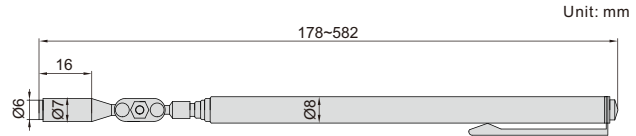

TELESCOPING MAGNETIC PICK-UP

7161-1

- Pick up metal parts from hidden areas
- Rotation of the magnetic head: 360°
- Length of the handle is adjustable, the handle is made of brass and chrome plated

| Code | Size of magnetic tip | Magnetic force | Length |
|--------|----------------------|----------------|-----------|
| 7161-1 | Ø6mm | 0.45kgf | 178~582mm |