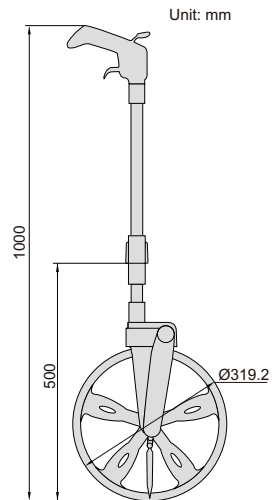

MEASURING WHEEL

- ABS plastic frame, wear-resistant PU tire
- Two-section foldable handle

backpack (included)

Code	Range	Resolution
7145-1	0.1-9999.9m	0.1m