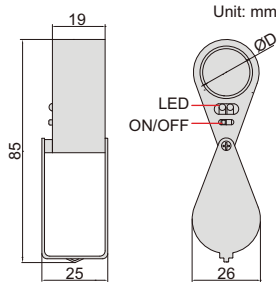

# FOLDING MAGNIFIER WITH ILLUMINATION

- Resin lens
- Powered by 3xLR927 batteries (included)

Code	Magnification	Lens diameter (ØD)
7515-10	10X	Ø21mm