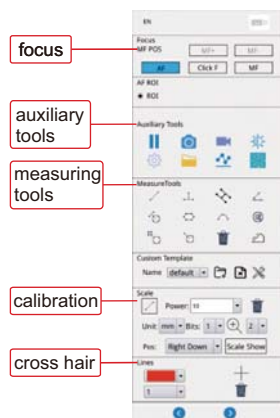

TV SOFTWARE(INCLUDED)

STANDARD DELIVERY

Main unit (with stand)	1 pc
LED illumination	1 pc
16G USB flash disk	1 pc
Mouse	1 pc
HDMI cable (for TV)	1 pc
Network cable (for computer)	1 pc
Switch	1 pc
Software for computer	1 pc
Power adapter	2 pcs

OPTIONAL ACCESSORY

28" 4K TV	5302-AF-TV28
32" 4K TV	5302-AF-TV32
Computer	5302-AF-COMPUTER
Controller	5302-AF-CONTROLLER

VIEW FIELD

Focus distance	Adjustable magnification (on 28" TV)	View field
100mm	3.9~25.8X	24×14~168×91mm
150mm	2.6~20X	30×17~240×128mm
200mm	2.1~17X	37×20~315×170mm
250mm	1.7~14.7X	42×24~385×210mm
270mm	1.4~14X	43×25~415×225mm