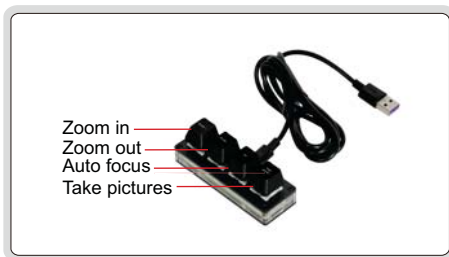

AUTO FOCUS DIGITAL MICROSCOPES(LARGE VIEW FIELD)

CAN BE CONNECTED TO PC AND TV AT THE SAME TIME

TAKE PICTURES AND VIDEOS

AUTO FOCUS

MEASUREMENT

Connect to computer through cable to save pictures (software for computer is included)

- Auto focus camera
- Take pictures and videos
- Can be connected to TV (HDMI port) and computer (RJ45 port) at the same time
- Built-in measuring software for TV
- Measuring software for computers is included
- Automatic exposure and white balance
- Brightness, contrast ratio, gain are adjustable
- Display cross hair (blue/green/red/yellow/black/ brown colors)

SPECIFICATION

Code	5302-AF105 (standard type)	5302-AF108 (high-definition type)
Pixel	2M	8M
Resolution	1920×1080	3840×2160
Magnification	1.4X~25.8X(on 28" TV)	1.4X~51.6X(on 28" TV)
Sensor	1/2.8" CMOS	
Auto focus distance	100mm~∞	
Output	HDMI, RJ45	
Frame rate	HDMI:60fps, RJ45:50fps	
Power supply	power adapter	
Dimension (L×W×H)	500×280×410mm	
Weight	17kg	