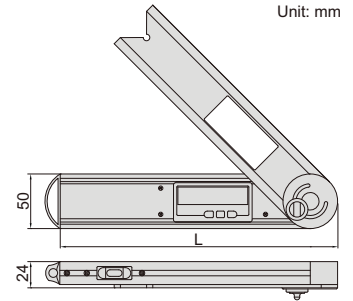

DIGITAL PROTRACTOR

- Buttons: on/off, hold (keep the reading), zero, ABS (absolute and incremental measurement)
- Fix the locking screw at 4 positions for different measuring ranges: $0^{\circ}\sim 225^{\circ}$, $-225^{\circ}\sim 0^{\circ}$, $-45^{\circ}\sim 180^{\circ}$, $-180^{\circ}\sim 45^{\circ}$
- Remove the locking screw for 360° range
- With level vial
- Battery CR2032, automatic power off

2171-250

Code	Size (L)	Range	Resolution	Accuracy
2171-250	250mm	0-360°	0.05°	±0.15°