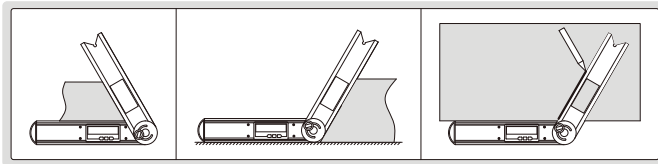

DIGITAL PROTRACTOR

- Buttons: on/off, hold (keep the reading), zero, ABS (absolute and incremental measurement)
- Fix the locking screw at 4 positions for different measuring ranges: $0^{\circ}\sim 225^{\circ}$, $-225^{\circ}\sim 0^{\circ}$, $-45^{\circ}\sim 180^{\circ}$, $-180^{\circ}\sim 45^{\circ}$
- Remove the locking screw for 360° range
- With level vial
- Battery CR2032, automatic power off

2171-250

Code	Size (L)	Range	Resolution	Accuracy
2171-250	250mm	0-360°	0.05°	±0.15°