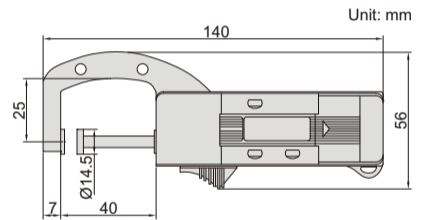

**ATTENTION: NO
DATA OUTPUT**

DIGITAL SNAP GAGE

2167-25

Code	Range	Resolution	Accuracy
2167-25	0-25mm/0-1"	0.01mm/0.0005"	±0.03mm