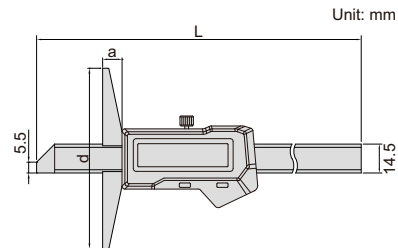

# BUILT-IN BLUETOOTH IP67 WATERPROOF DIGITAL DEPTH GAGES

BLUETOOTH

IP67  
WATERPROOF

ATTENTION: WHEN POWER ON 8 HOURS AFTER SHUTDOWN, IT IS NECESSARY TO SET ZERO

ATTENTION: THE WORKING LIFE OF A BATTERY IS ABOUT 4-6 MONTHS

- Built-in bluetooth 4.0 wireless transmission module, connect with computers (with bluetooth receiver), mobile phones, tablets, etc., and output keyboard signals
- Transmission distance is 10 meters (under the condition of no obstruction and no electromagnetic interference)
- IP67 dust/waterproof
- Resolution: 0.01mm/0.0005"
- Large display
- Button function: zero, on/off, mm/inch, data transmission
- Battery CR2032, automatic power off
- Meet DIN862
- Made of stainless steel

1542-150

Code	Range	Accuracy	L	a	d
1542-150	0-150mm/0-6"	±0.03mm	232.5mm	11mm	100mm
1542-200	0-200mm/0-8"	±0.03mm	285mm	11mm	100mm
1542-300	0-300mm/0-12"	±0.03mm	390mm	13.5mm	150mm