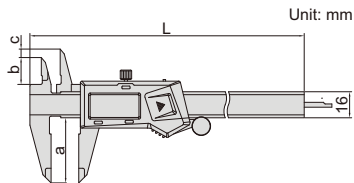

DIGITAL CALIPERS WITH ONE DIRECTION UPPER JAWS

DATA
OUTPUT

1184-200

1184-150A

- Non waterproof
- Resolution: 0.01mm/0.0005"
- Buttons: zero, power on/off, inch/mm
- Automatic power off, move the digital unit to turn on power
- Battery CR2032
- Data output
- Made of stainless steel
- Optional accessory: data output cable (code 7315-21, 7302-21)

jaws with same height
used for measuring the
distance in same level

jaws with different height
used for measuring the
distance in different level

Jaws with same height

(mm)

Code	Range	Accuracy	L	a	b	c
1184-150	0-150mm/0-6"	±0.03mm	236	40	17	0
1184-200	0-200mm/0-8"	±0.03mm	286	50	20	0
1184-300	0-300mm/0-12"	±0.03mm	400	60	22	0

Jaws with different height

(mm)

Code	Range	Accuracy	L	a	b	c
1184-150A	0-150mm/0-6"	±0.03mm	236	40	17	5
1184-200A	0-200mm/0-8"	±0.03mm	286	50	20	8
1184-300A	0-300mm/0-12"	±0.03mm	400	60	22	10