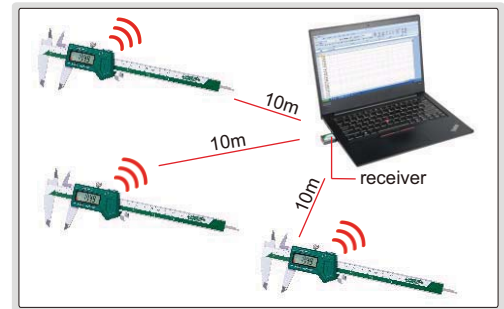

WIRELESS DIGITAL CALIPERS

ATTENTION: THE WORKING LIFE OF A BATTERY IS ABOUT 3-5 MONTHS

1113-150

- Non waterproof
- Built-in wireless data transmission module, Zigbee signal
- Transmission distance is 10 meter (under the condition of no obstruction and no electromagnetic interference)
- Resolution: 0.01mm/0.0005"
- Buttons: on/off, zero, mm/inch, data transmission
- Automatic power off, move the digital unit to turn on power
- Battery CR2032
- Made of stainless steel
- Optional accessory: receiver (code 7315-2/3/6/7/8/9)

application

receiver (optional)

(mm)

Code	Range	Accuracy	L	a	b	d
1113-150 *	0-150mm/0-6"	±0.03mm	236	21	16	40
1113-200 *	0-200mm/0-8"	±0.03mm	286	24	19	50
1113-300 *	0-300mm/0-12"	±0.03mm	400	25	20.5	60

* Supplied with manufacturer inspection certificate