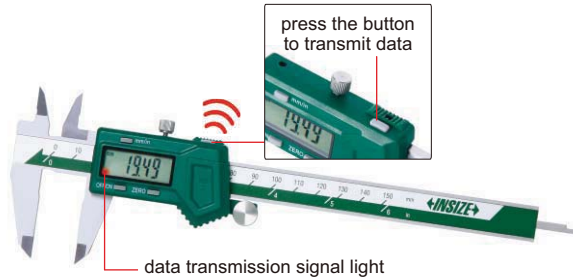

WIRELESS DIGITAL CALIPERS

ATTENTION: THE WORKING LIFE OF A BATTERY IS ABOUT 3-5 MONTHS

1113-150

- Non waterproof
- Built-in wireless data transmission module, Zigbee signal
- Transmission distance is 10 meter (under the condition of no obstruction and no electromagnetic interference)
- Resolution: 0.01mm/0.0005"
- Buttons: on/off, zero, mm/inch, data transmission
- Automatic power off, move the digital unit to turn on power
- Battery CR2032
- Made of stainless steel
- Optional accessory: receiver (code 7315-2/3/6/7/8/9)

application

receiver (optional)

(mm)

Code	Range	Accuracy	L	a	b	d
1113-150 *	0-150mm/0-6"	±0.03mm	236	21	16	40
1113-200 *	0-200mm/0-8"	±0.03mm	286	24	19	50
1113-300 *	0-300mm/0-12"	±0.03mm	400	25	20.5	60

* Supplied with manufacturer inspection certificate