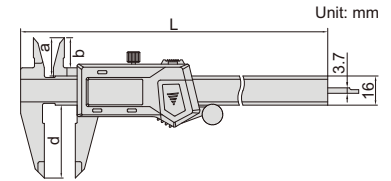

WIRELESS DIGITAL CALIPERS

ATTENTION: THE WORKING LIFE OF A BATTERY IS ABOUT 3-5 MONTHS

1113-150

- Non waterproof
- Built-in wireless data transmission module, Zigbee signal
- Transmission distance is 10 meter (under the condition of no obstruction and no electromagnetic interference)
- Resolution: 0.01mm/0.0005"
- Buttons: on/off, zero, mm/inch, data transmission
- Automatic power off, move the digital unit to turn on power
- Battery CR2032
- Made of stainless steel
- Optional accessory: receiver (code 7315-2/3/6/7/8/9)

application

receiver (optional)

(mm)

Code	Range	Accuracy	L	a	b	d
1113-150 *	0-150mm/0-6"	±0.03mm	236	21	16	40
1113-200 *	0-200mm/0-8"	±0.03mm	286	24	19	50
1113-300 *	0-300mm/0-12"	±0.03mm	400	25	20.5	60

* Supplied with manufacturer inspection certificate